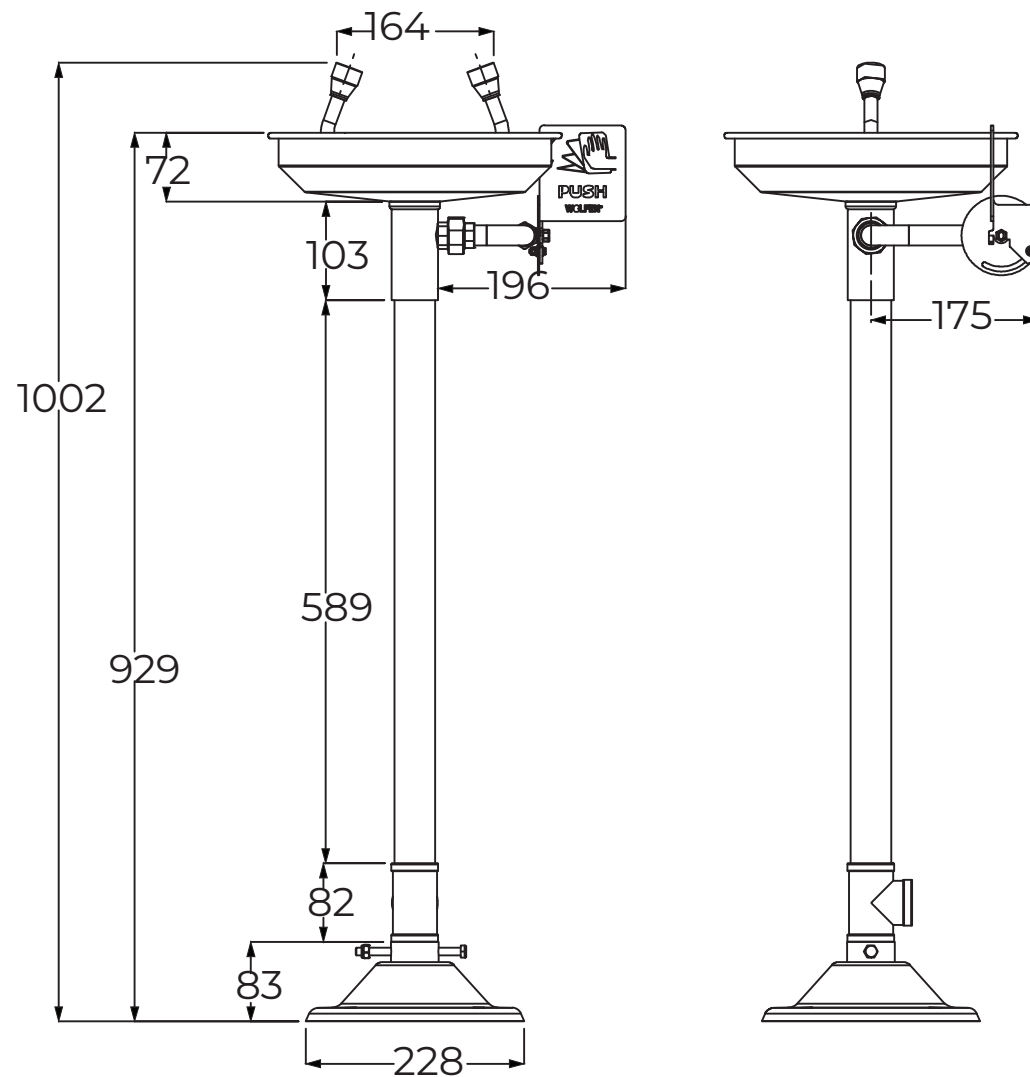

A

B

C

D

E

F

1

1

2

2

3

3

4

4

6, 20 -28 Ricketty St
Mascot, NSW 2020

www.gentecaustralia.com.au
info@gentecaustralia.com.au

REVISIONS		
REV.	DATE	DESCRIPTION

LAST UPDATE

05 Mar 2025

APPROVED BY

S.C

PRODUCT CODE AND DESCRIPTION:

ECO4000EXP - Pedestal Eyewash (Polished
Stainless Steel)

This drawing is the property of
Gentec Australia Pty Ltd

PRODUCT RANGE:
ECOSAFE

SIZE:
A4

All dimensions are in mm unless specified
and are to be used as a guide only

MATERIAL: **SS**

SCALE:

FINISH:

NTS

A

B

C

D

E

F