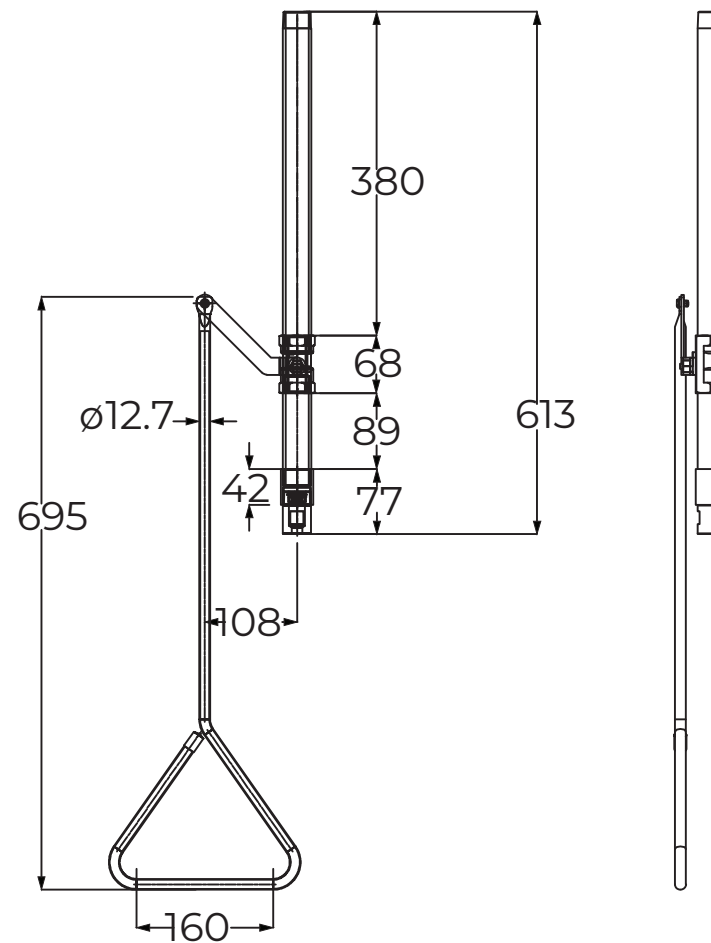

A

B

C

D

E

F

1

1

2

2

3

3

4

4

6, 20 -28 Ricketty St
Mascot, NSW 2020

PRODUCT CODE AND DESCRIPTION:

ECO2010EXP - Ceiling Mounted Safety Shower
(Polished Stainless Steel)

REVISIONS		
REV.	DATE	DESCRIPTION

LAST UPDATE

05 Mar 2025

APPROVED BY

S.C

This drawing is the property of
Gentec Australia Pty Ltd

All dimensions are in mm unless specified
and are to be used as a guide only

PRODUCT RANGE:
ECOSAFE

MATERIAL: **SS**

FINISH:

SIZE:
A4

SCALE:

NTS

A

B

C

D

E

F