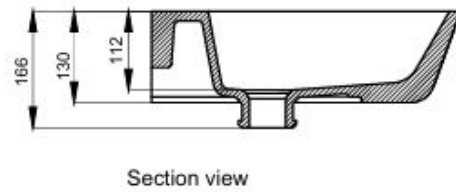

Technical Drawings

All measurements are in millimetres and should be used as a guide only.