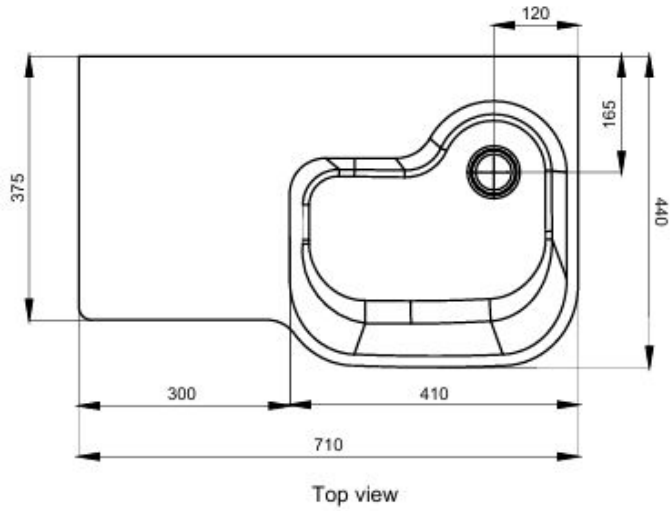

Technical Drawings

All measurements are in millimetres and should be used as a guide only.