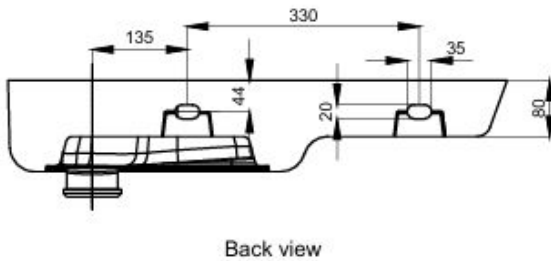

Technical Drawings

All measurements are in millimetres and should be used as a guide only.