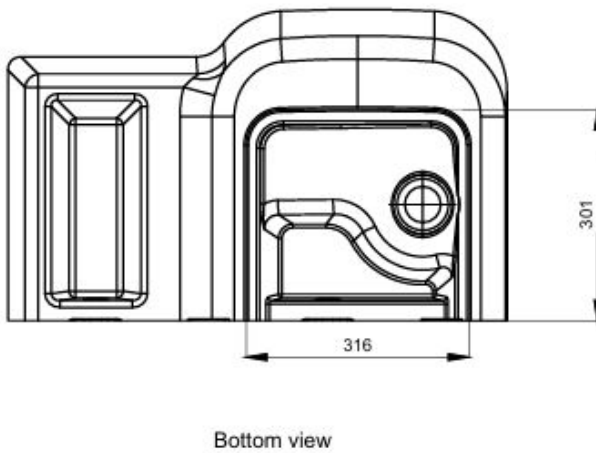

Technical Drawings

All measurements are in millimetres and should be used as a guide only.