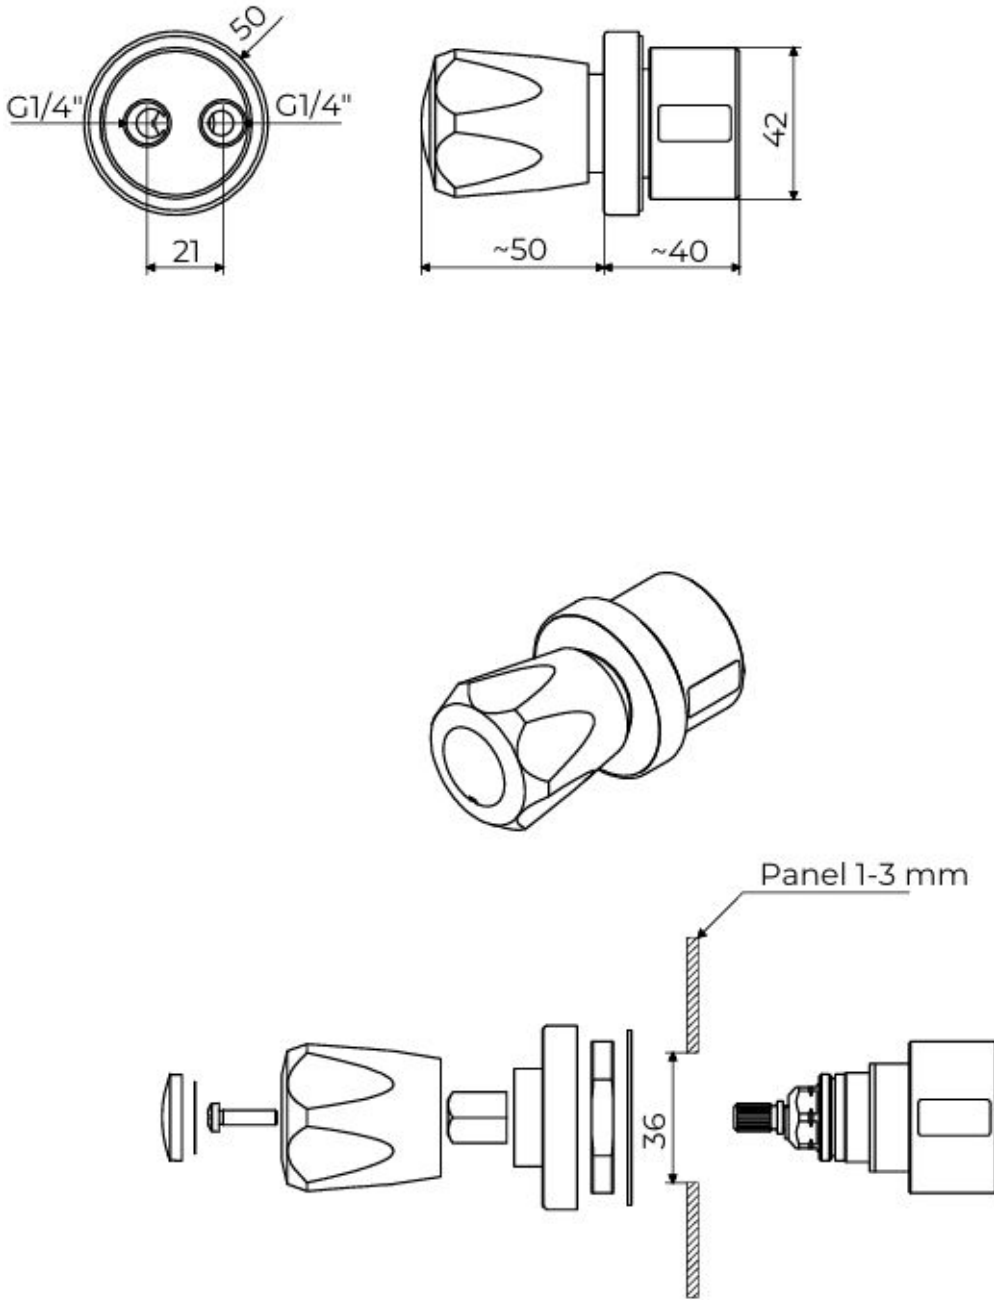

Technical Drawings

All measurements are in millimetres and should be used as a guide only.