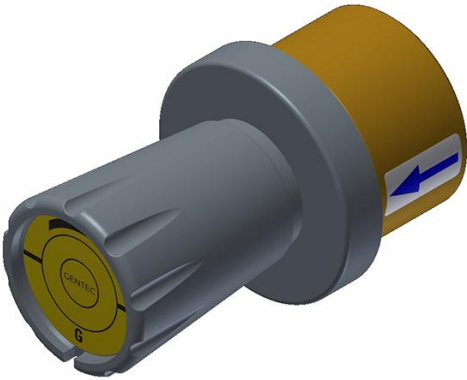

DURALAB-Laboratory Control Valve

DURA1716

DZR Brass Hob Mounted Laboratory Control Valve w/ Front Control Valve - Other Pressure Gases (Indicates Gas/ Fluid)

Product Features

- Anti-corrosive coating is 300microns thick to protect the product from chemical damage
- Resistant to base chemicals
- Nozzles or aerator option
- Recommended for science and education projects

Technical Information

Materials	DZR Brass
Cartridge	Needle Valve
Inlet	8mm Female
Working Pressures	50kpa - 500kpa
Recommended Working Pressures	350kPa
Working Temperatures	5°C - 80°C
Finish / Colour	Polyamide 11 white(Alternate colours on request)
Warranty	2 Years (Base Warranty)