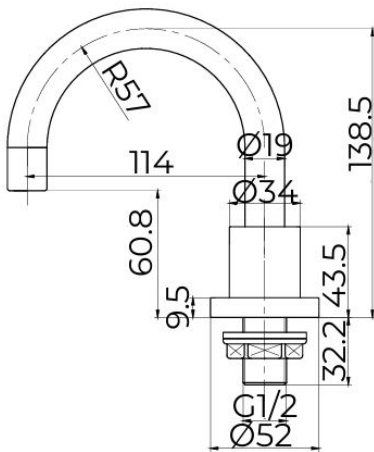

Technical Information

Materials	Lead Free DZR Brass
Cartridge	Timed Flow (Hydraulic)
Cartridge Size	15mm
Run Time	15 seconds (Fixed)
Inlet	15mm Male
Flow Style	Aerated Flow
Working Pressures	150kPa-500kPa
Recommended Working Pressures	350kPa
Working Temperatures	5°C - 50°C
Finish / Colour	Chrome Plated
Warranty	5 Years (Base Warranty)

Technical Drawings

All measurements are in millimetres and should be used as a guide only.

S1000

TFTLF3500

Disclaimer: Stainless Steel Grades 304 & 316 are manufactured with ZERO* Lead.

A: Unit 6, 20 - 28 Ricketty St, Mascot, NSW 2020