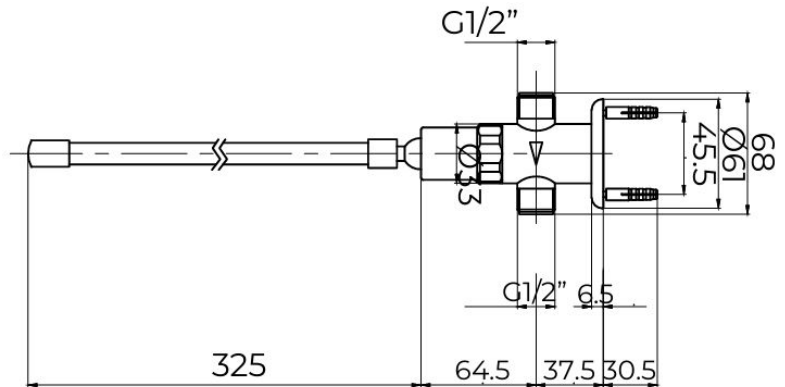

TFTLF3500

Disclaimer: Stainless Steel Grades 304 & 316 are manufactured with ZERO* Lead.