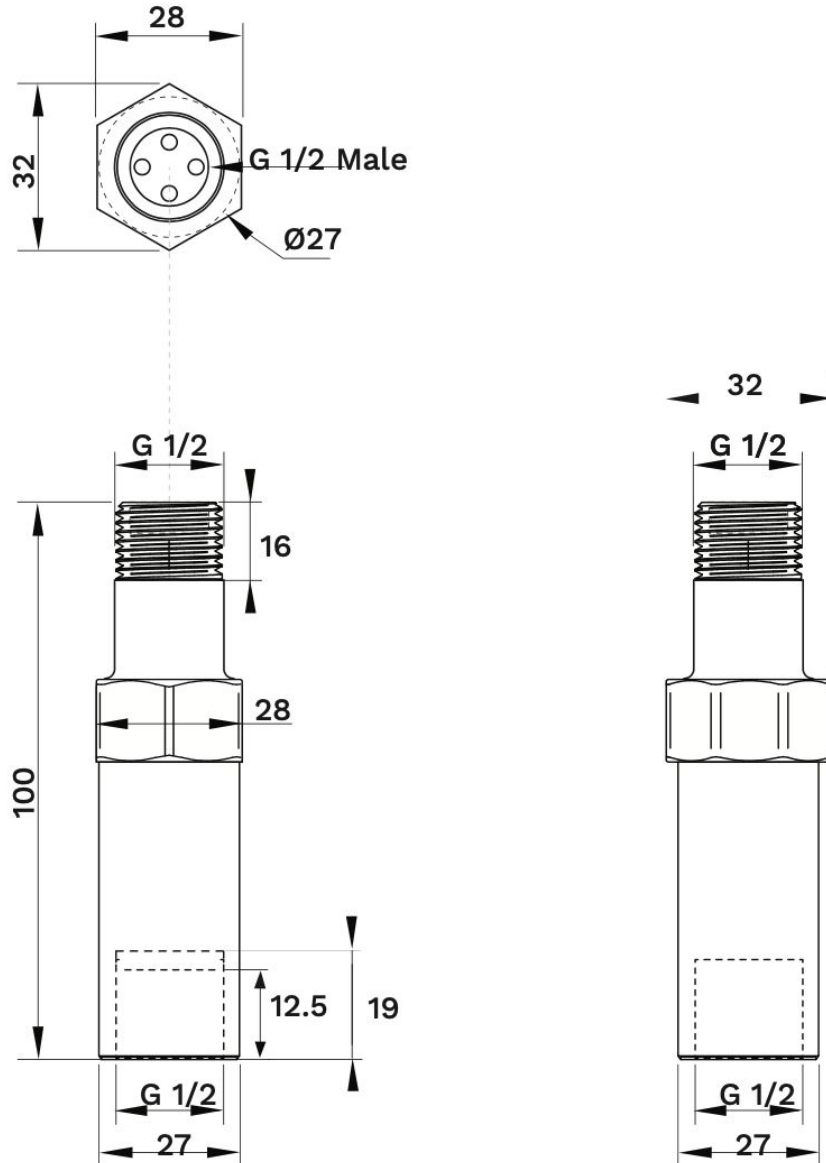

Technical Information

Materials	Zero Lead Stainless Steel 304
Cartridge	N/A
Cartridge Size	N/A
Inlet	15mm Male
Flow Style	N/A
Working Pressures	150kPa-500kPa
Recommended Working Pressures	350kPa
Working Temperatures	37°C-80°C
Finish / Colour	Polished
Warranty	2 Years (Base Warranty)

Technical Drawings

All measurements are in millimetres and should be used as a guide only.

Disclaimer: Stainless Steel Grades 304 & 316 are manufactured with ZERO* Lead.

A: Unit 6, 20 - 28 Ricketty St, Mascot, NSW 2020
P: +612 9319 4422
F: +612 8088 7635
E: info@gentecaustralia.com.au