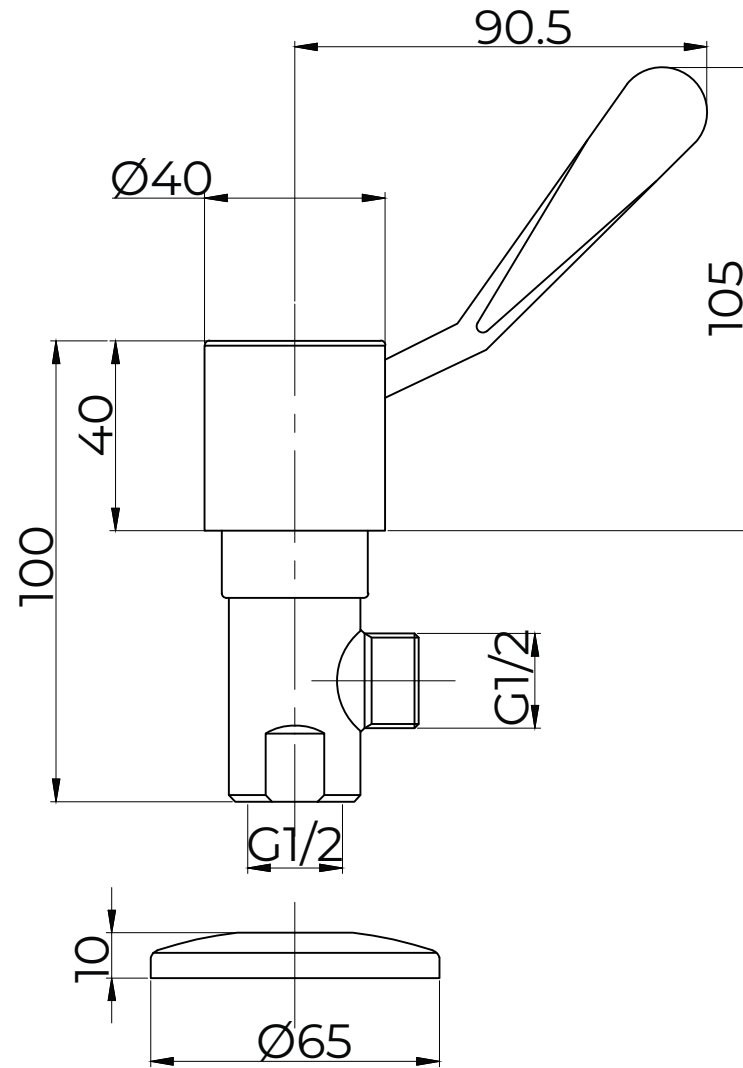

A

B

C

D

E

F

6, 20 -28 Ricketty St
Mascot, NSW 2020

www.gentecaustralia.com.au
info@gentecaustralia.com.au

LAST UPDATE

06/05/2024

APPROVED BY

S.C

PRODUCT CODE AND DESCRIPTION:

CLLF10050C - Lead Free Brass Wall Mounted Cistern Tap - Cold with 100mm Lever Handle

*This drawing is the property of
Gentec Australia Pty Ltd*

PRODUCT RANGE:
CLEANLINE

SIZE:
A4

*All dimensions are in mm unless specified
and are to be used as a guide only*

MATERIAL: **LF Brass**

SCALE:

FINISH:

NTS

REVISIONS

REV.	DATE	DESCRIPTION

A

B

C

D

E

F

1

2

3

4