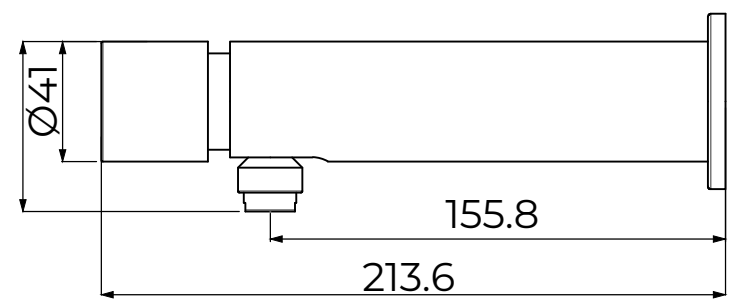

A B C D E F

1
2
3
4

1
2
3
4

		PRODUCT CODE AND DESCRIPTION: GPT7000 - GPURE - Stainless Steel Time Flow Wall Mounted Bib Tap Single Temp			
		This drawing is the property of Gentec Australia Pty Ltd		PRODUCT RANGE: GPure	SIZE: A4
6, 20 -28 Ricketty St Mascot, NSW 2020 www.gentecaustralia.com.au info@gentecaustralia.com.au		LAST UPDATE 12 Dec 2024	APPROVED BY S.C	MATERIAL: SS 304	SCALE: NTS
		All dimensions are in mm unless specified and are to be used as a guide only		FINISH:	