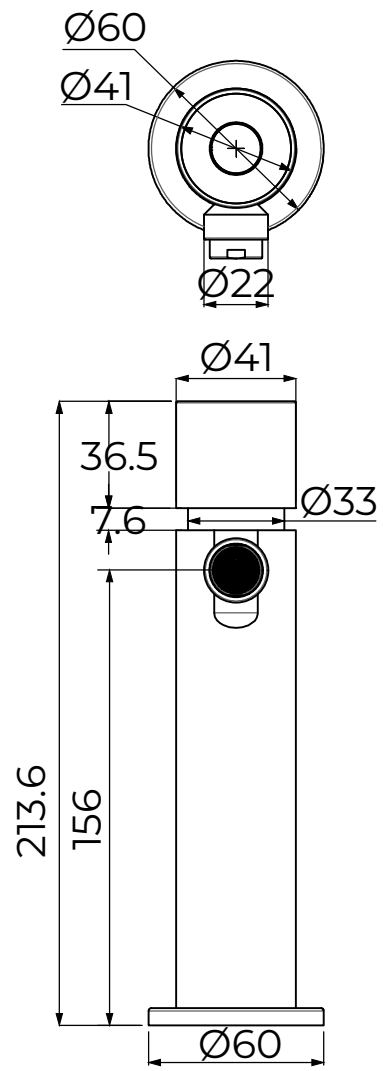

A B C D E F

1
2
3
4

1
2
3
4

		PRODUCT CODE AND DESCRIPTION: GPT7000 - GPURE - Stainless Steel Time Flow Wall Mounted Bib Tap Single Temp			
		This drawing is the property of Gentec Australia Pty Ltd		PRODUCT RANGE: GPure	SIZE: A4
6, 20 -28 Ricketty St Mascot, NSW 2020 www.gentecaustralia.com.au info@gentecaustralia.com.au		LAST UPDATE 12 Dec 2024	APPROVED BY S.C	MATERIAL: SS 304	SCALE: NTS
		All dimensions are in mm unless specified and are to be used as a guide only		FINISH:	

REVISIONS		
REV.	DATE	DESCRIPTION

A B C D E F