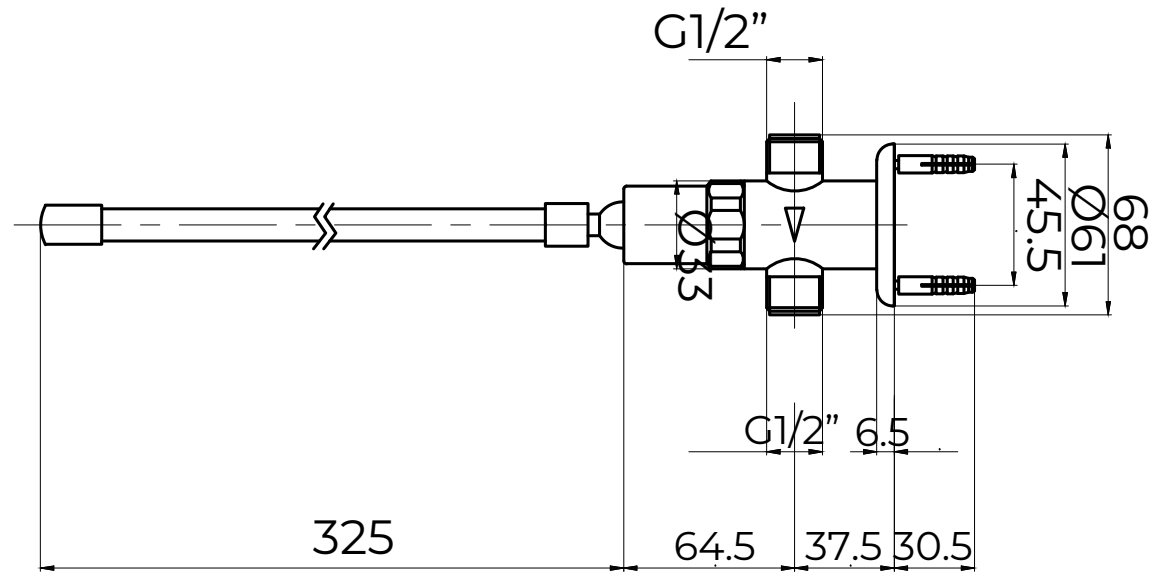

S1000

TFTLF3500

REVISIONS		
REV.	DATE	DESCRIPTION

GENTEC
 6, 20 -28 Ricketty St
 Mascot, NSW 2020
 www.gentecaustralia.com.au
 info@gentecaustralia.com.au

LAST UPDATE
 17 Jan 2024

APPROVED BY
 S.Cameron

PRODUCT CODE AND DESCRIPTION:
TFTLF3500KIT - FLOSTOP - Time Flow Knee Operated Valve with 100mm Fixed Basin Spout

This drawing is the property of Gentec Australia Pty Ltd

PRODUCT RANGE:
FLOSTOP

MATERIAL: Brass & Plastic
 FINISH: Polished

SIZE:
A4

SCALE:
N/A

All dimensions are in mm unless specified and are to be used as a guide only