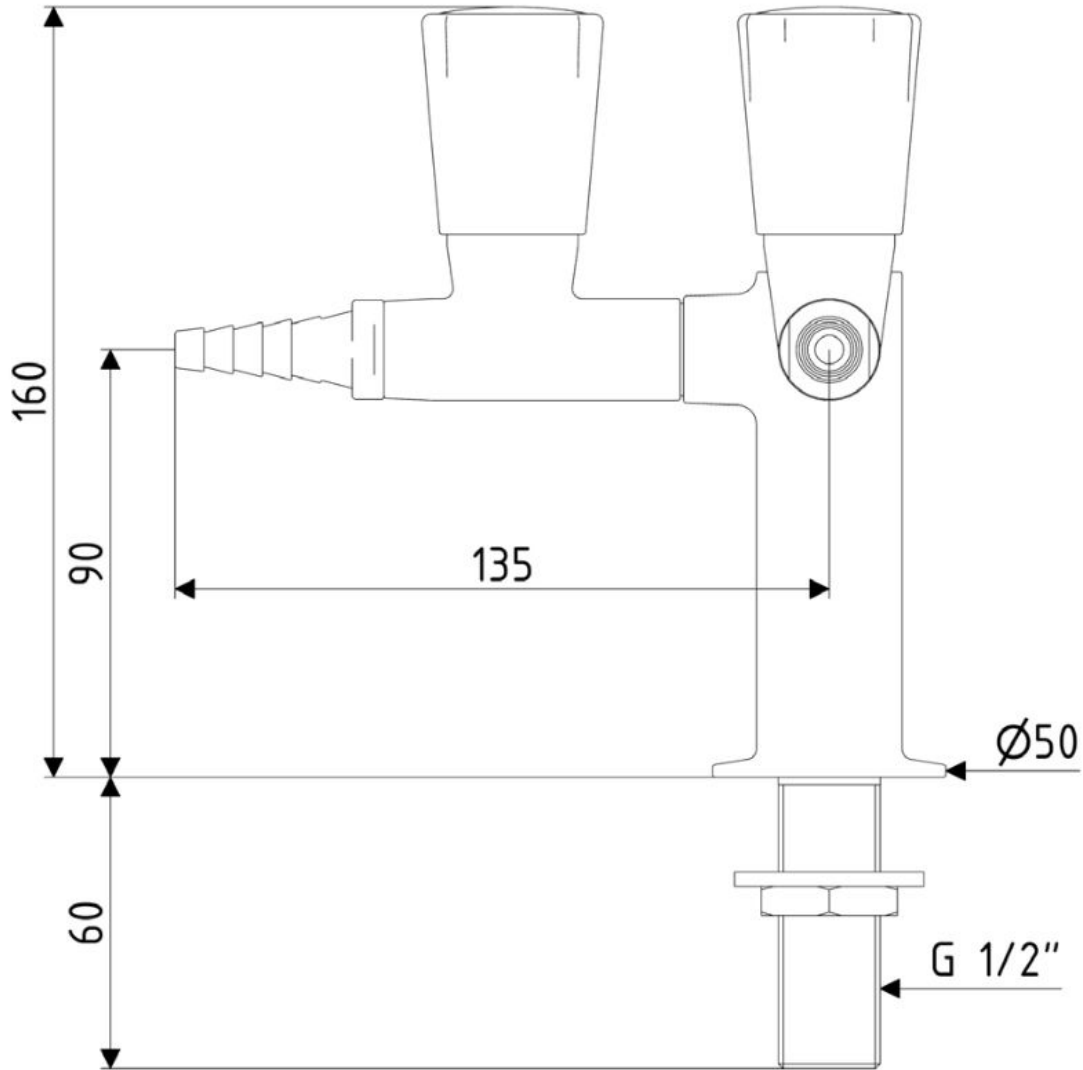

Technical Drawings

All measurements are in millimetres and should be used as a guide only.