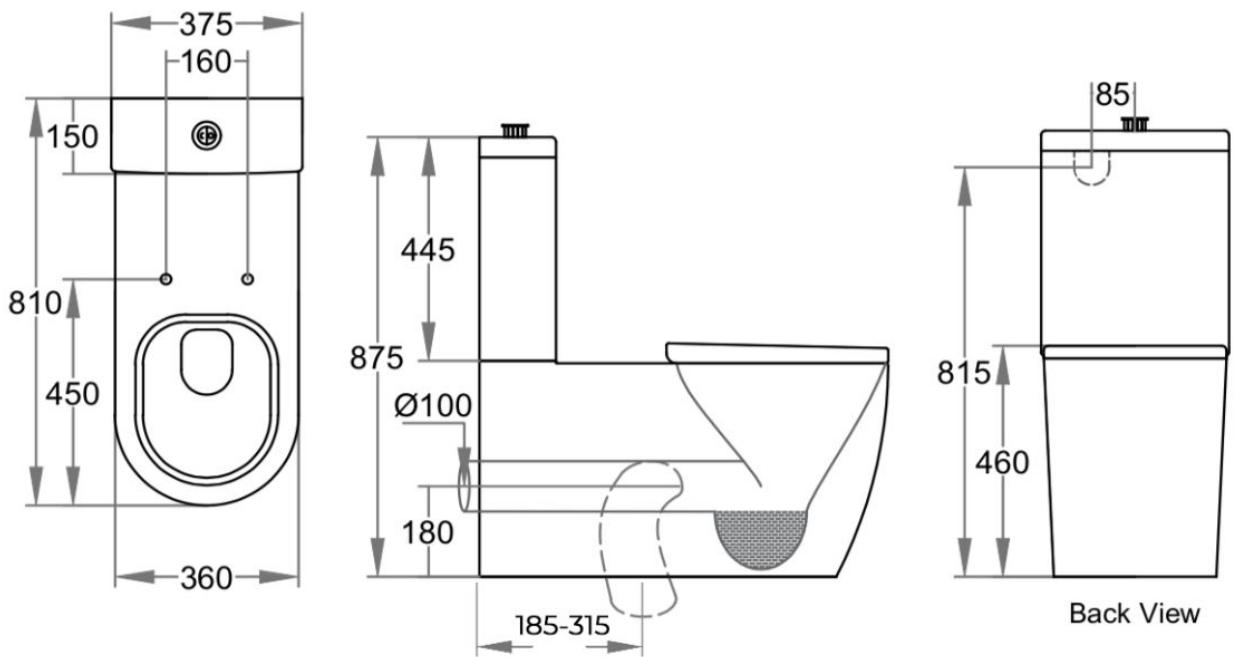

Technical Information

Materials	Vitreous China
Inlet	15mm Female Flexible Connection
Working Pressures	50kPa-500kPa
Recommended Working Pressures	350kPa
S-Trap	S-Trap: Included / Adjustable (P-Trap capable)
Finish / Colour	White Glaze
Warranty	2 Years (Base Warranty)

Technical Drawings

All measurements are in millimetres and should be used as a guide only.

Disclaimer: Stainless Steel Grades 304 & 316 are manufactured with ZERO* Lead.

A: Unit 6, 20 - 28 Ricketty St, Mascot, NSW 2020
P: +612 9319 4422
F: +612 8088 7635
E: info@gentecaustralia.com.au