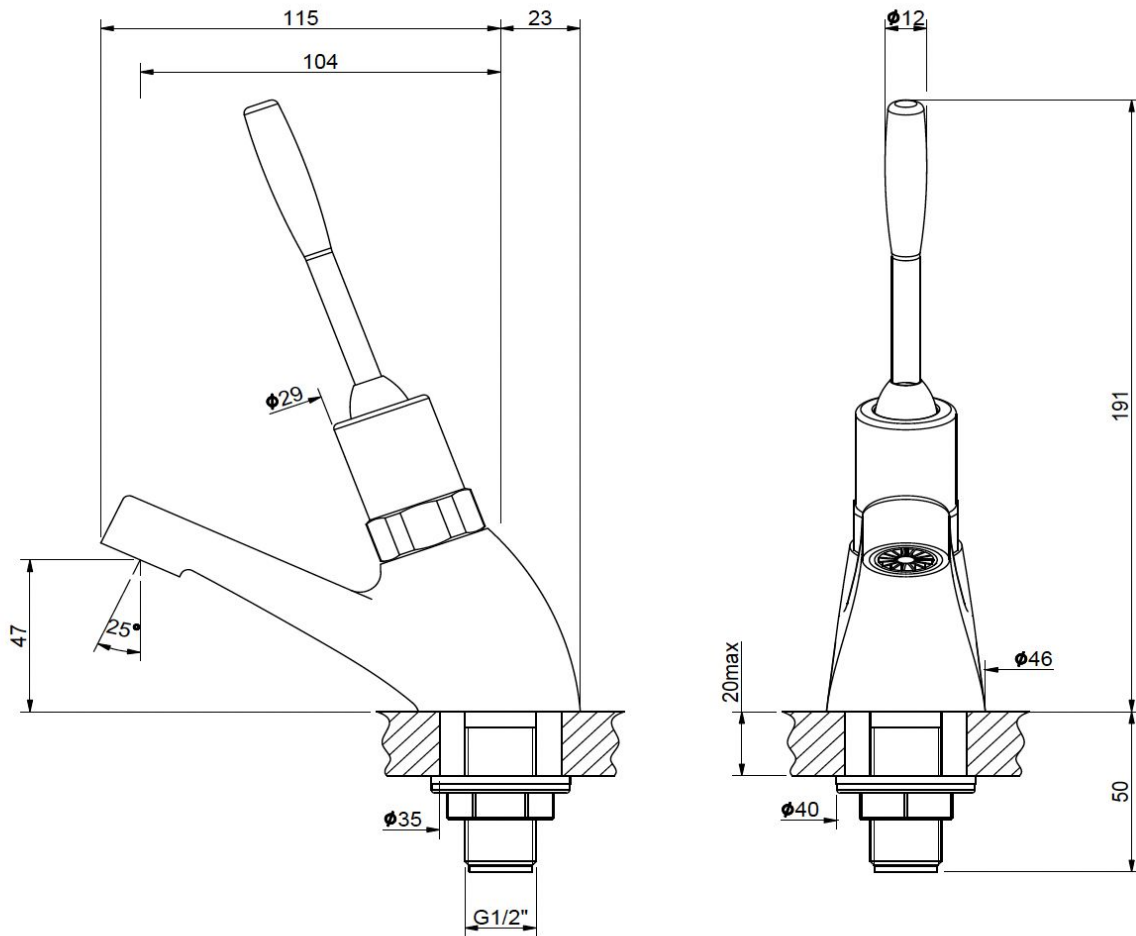

Technical Drawings

All measurements are in millimetres and should be used as a guide only.