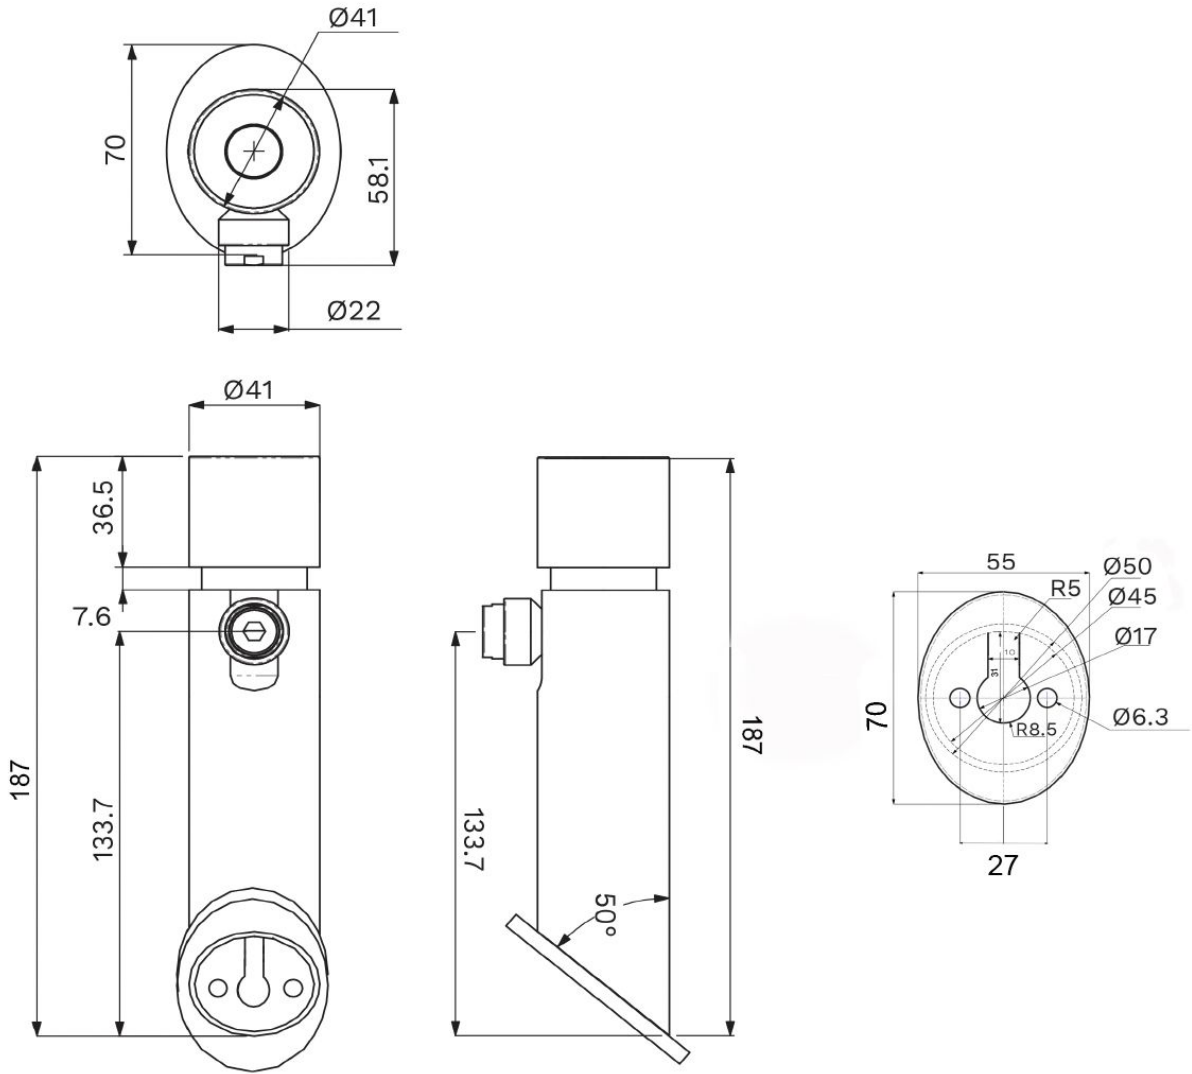

GPURE® FLOSTOP - Pillar Tap

GPT7500

Zero Lead Stainless Steel 316 Hob Mounted Angled Single Temperature Timed Flow Pillar Tap

6 Star 4.0 lpm
Nominal Flow: 3.45 lpm

Product Features

- Zero Lead
- Soft-close, hydraulically operated time flow means that it's suitable for all markets
- Designed to be durable and anti-vandal. Suitable for use in public areas
- One service kit used across the Gpure Timeflow range for easy maintenance
- Supplied with inlet strainer and flow controller
- Concealed Aerator
- Red, Yellow & Blue button indicators supplied
- Run time is easily changeable post installation
- Recommended for commercial and public projects
- Product customisation available

Product Certifications

WELS:T36343

Technical Information

Materials	Zero Lead Stainless Steel 316
Cartridge	Timed Flow (Hydraulic)
Cartridge Size	15mm
Run Time	0-20 (+/-5) seconds (Adjustable)
Inlet	15 mm Female Flexible Connections
Flow Style	Laminar Flow
Working Pressures	150kPa-500kPa
Recommended Working Pressures	350kPa
Working Temperatures	5°C - 50°C
Finish / Colour	Polished
Warranty	5 Years (Base Warranty)

Technical Drawings

All measurements are in millimetres and should be used as a guide only.

Disclaimer: Stainless Steel Grades 304 & 316 are manufactured with ZERO* Lead.

A: Unit 6, 20 - 28 Ricketty St, Mascot, NSW 2020
P: +612 9319 4422
F: +612 8088 7635
E: info@gentecaustralia.com.au