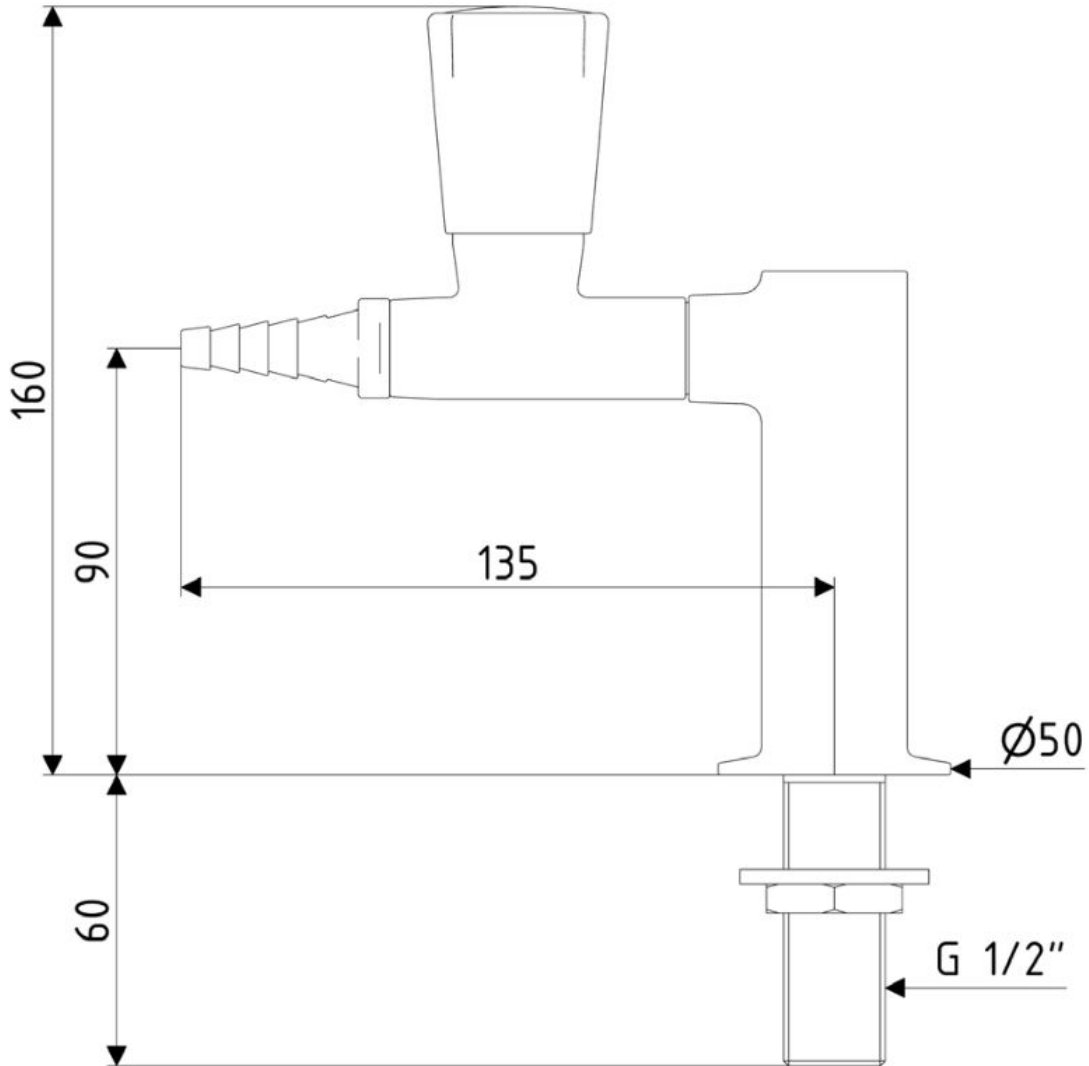

Technical Drawings

All measurements are in millimetres and should be used as a guide only.