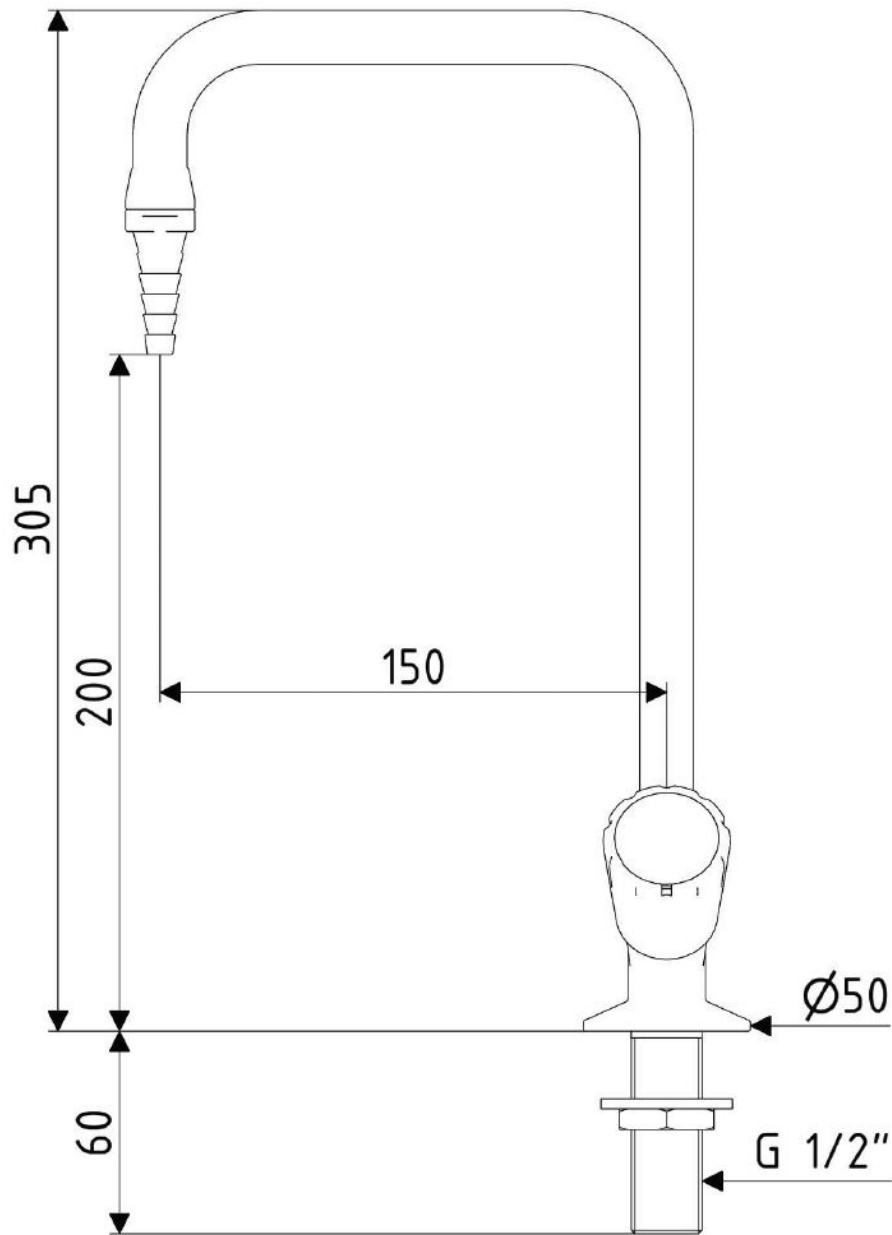

Technical Drawings

All measurements are in millimetres and should be used as a guide only.