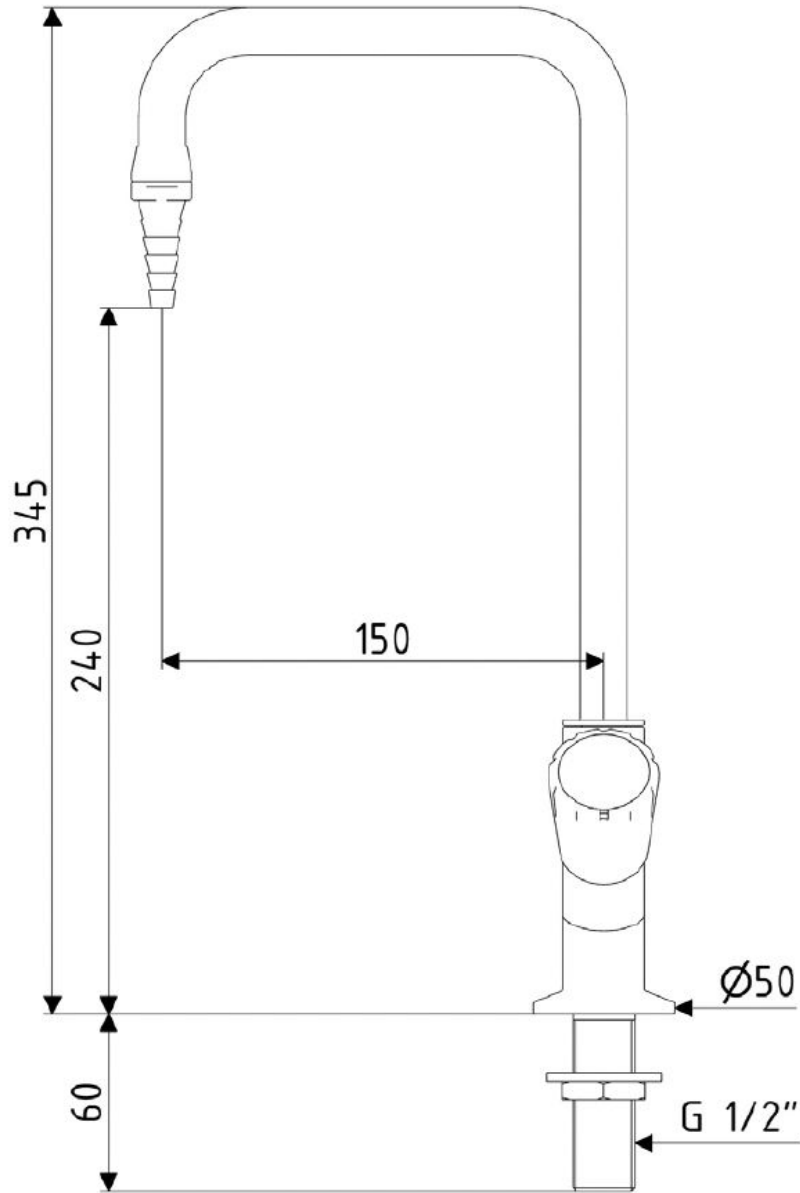

Technical Drawings

All measurements are in millimetres and should be used as a guide only.