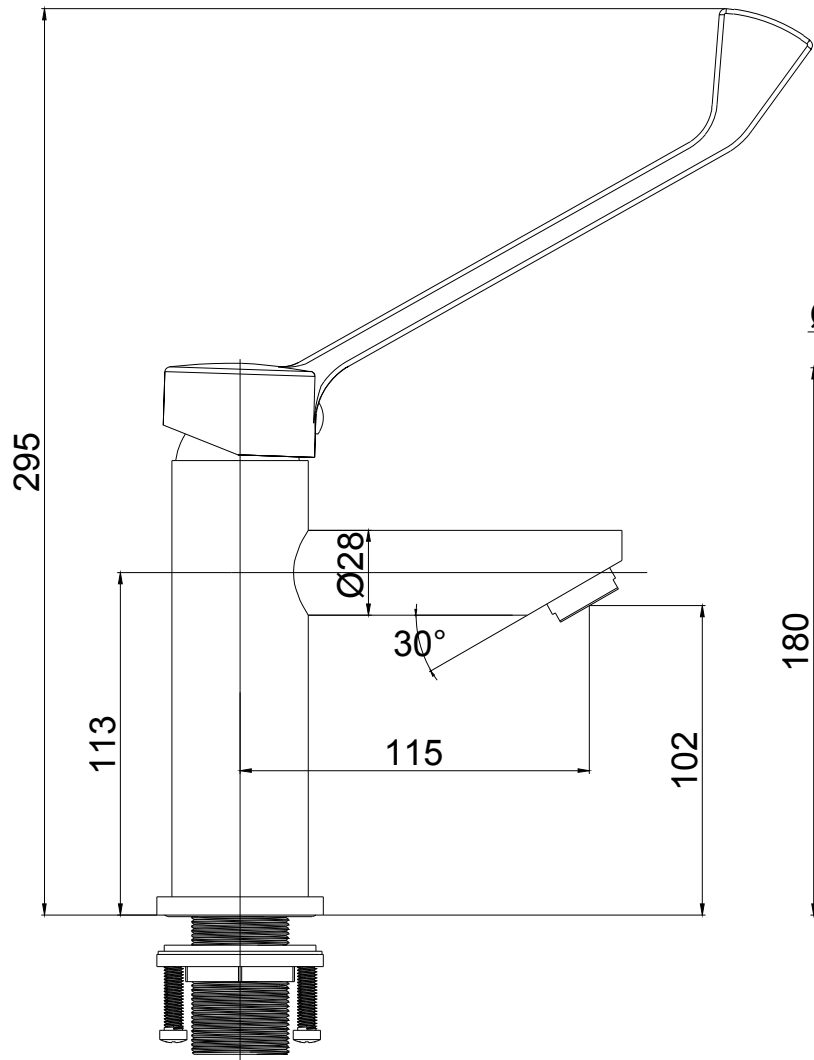

A B C D E F

GENTEC
 6, 20 -28 Ricketty St
 Mascot, NSW 2020
www.gentecaustralia.com.au
info@gentecaustralia.com.au

PRODUCT CODE AND DESCRIPTION	
GPR2000D	

LAST UPDATE	APPROVED BY

This drawing is property of Gentec Australia Pty Ltd	PRODUCT RANGE	A4
	MATERIAL	