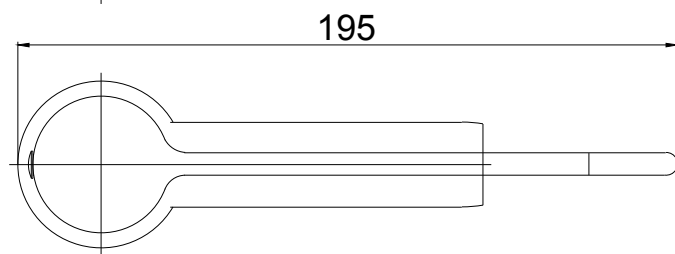

A B C D E F

GENTEC
 6, 20 -28 Ricketty St
 Mascot, NSW 2020
www.gentecaustralia.com.au
info@gentecaustralia.com.au

PRODUCT CODE AND DESCRIPTION	
GPR2000D	

LAST UPDATE	APPROVED BY

This drawing is property of Gentec Australia Pty Ltd	PRODUCT RANGE	A4
	MATERIAL	