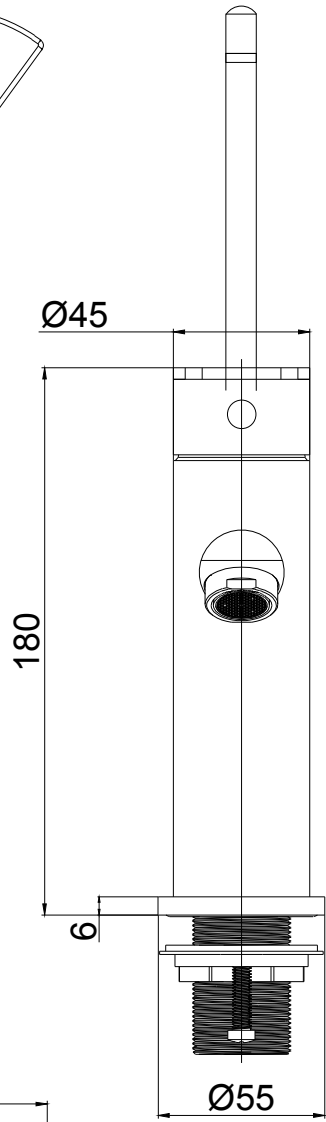

A B C D E F

GENTEC
 6, 20 -28 Ricketty St
 Mascot, NSW 2020
www.gentecaustralia.com.au
info@gentecaustralia.com.au

PRODUCT CODE AND DESCRIPTION	
GPR2000D	

LAST UPDATE	APPROVED BY

This drawing is property of Gentec Australia Pty Ltd	PRODUCT RANGE	A4
	MATERIAL	

A B C D E F

1

1

2

2

3

3

4