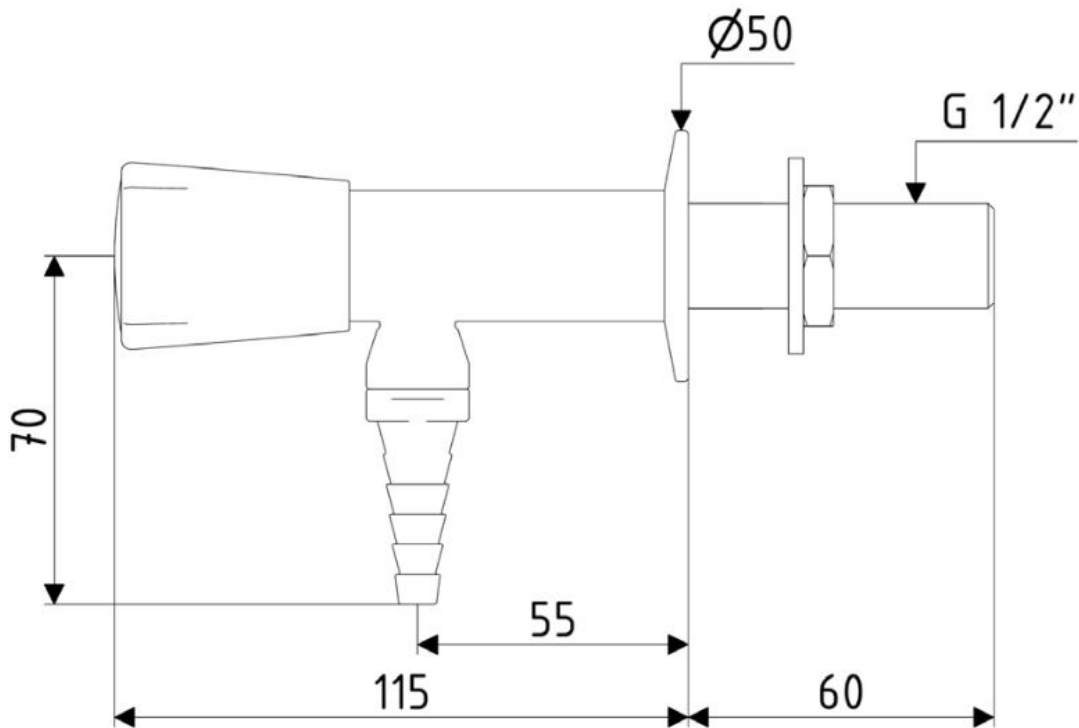

# Technical Drawings

All measurements are in millimetres and should be used as a guide only.

Disclaimer: Stainless Steel Grades 304 & 316 are manufactured with ZERO\* Lead.

A: Unit 6, 20 - 28 Ricketty St, Mascot, NSW 2020  
P: +612 9319 4422  
F: +612 8088 7635  
E: [info@gentecaustralia.com.au](mailto:info@gentecaustralia.com.au)