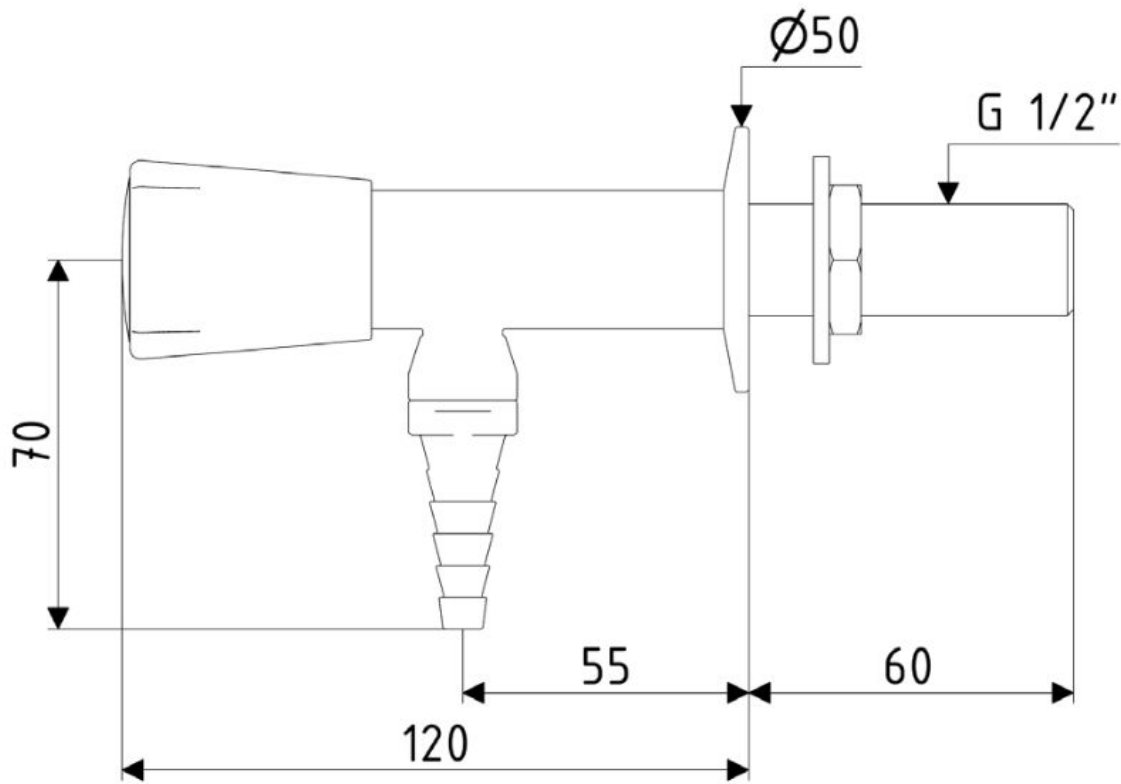

Technical Drawings

All measurements are in millimetres and should be used as a guide only.