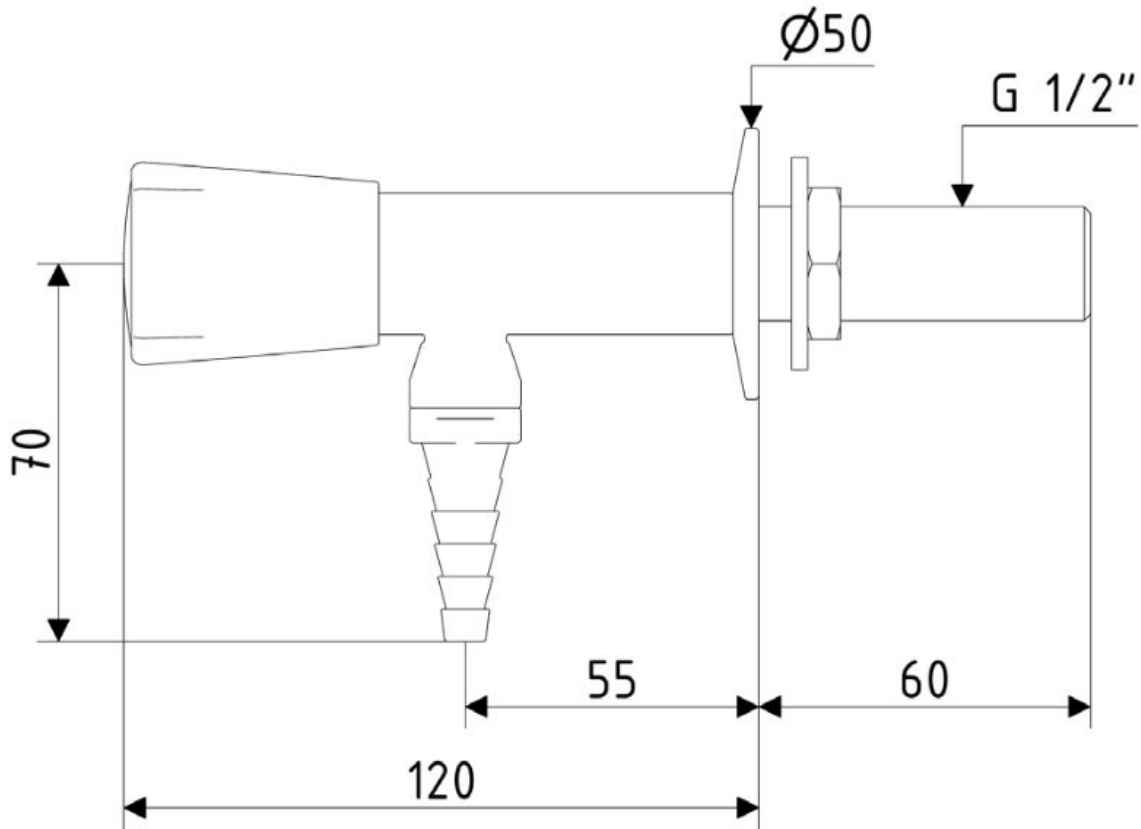

Technical Drawings

All measurements are in millimetres and should be used as a guide only.