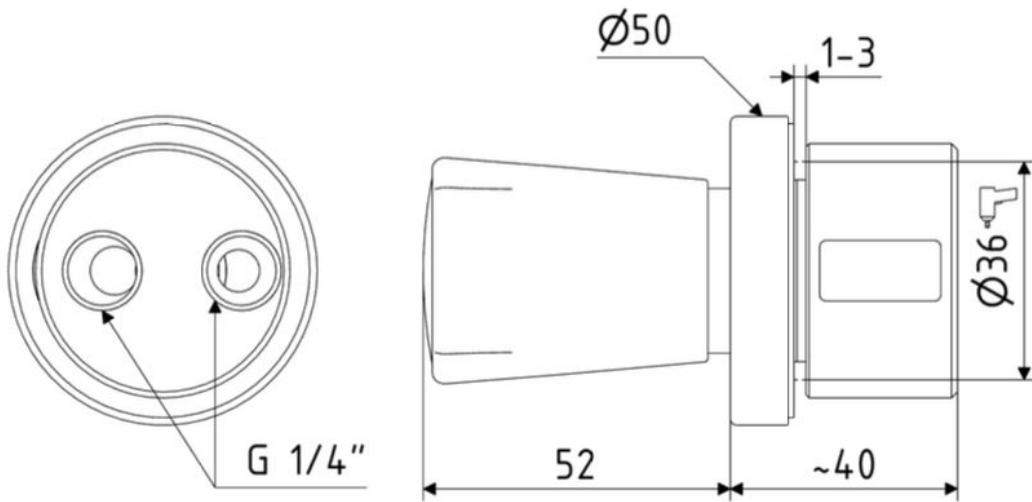

Technical Drawings

All measurements are in millimetres and should be used as a guide only.