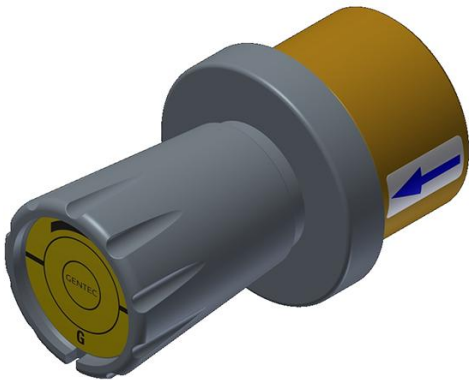

## DURALAB-Laboratory Tap

### DZR Brass Hob Mounted Laboratory Tap w/ Front Control Valve - Other Pressure Gases (Indicates Gas/ Fluid)

(Nominal Flow : )

#### Product Features

- Anti-corrosive coating is 300microns thick to protect the product from chemical damage
- Resistant to base chemicals
- Nozzles or aerator option
- Aerated Outlet Available
- Product customisation available
- Recommended for science and education projects

#### Technical Information

Materials	DZR Brass
Cartridge	
Cartridge Size	
Inlet	15mm
Flow Style	
Working Pressures	50kpa - 500kpa
Recommended Working Pressures	
Working Temperatures	
Finish / Colour	Polyamide 11 white(Alternate colours on request)
Warranty	2 Years (Base Warranty)