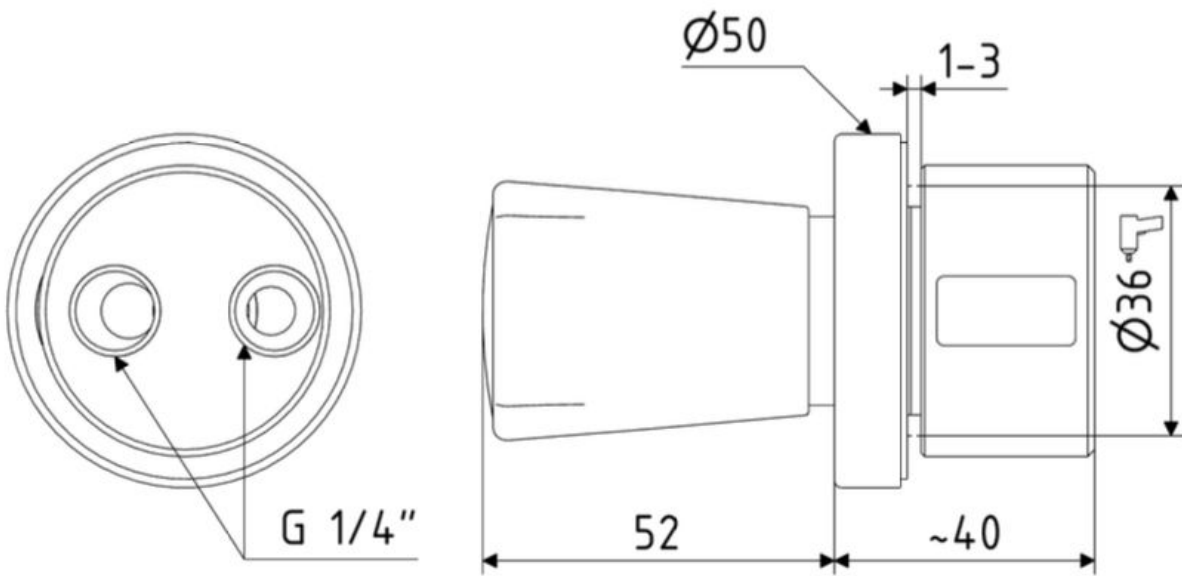

Technical Information

Materials	DZR Brass
Cartridge	
Cartridge Size	
Inlet	15mm
Flow Style	
Working Pressures	50kpa - 500kpa
Recommended Working Pressures	
Working Temperatures	
Finish / Colour	Polyamide 11 white(Alternate colours on request)
Warranty	2 Years (Base Warranty)

Technical Drawings

All measurements are in millimetres and should be used as a guide only.

Disclaimer: Stainless Steel Grades 304 & 316 are manufactured with ZERO* Lead.

A: Unit 6, 20 - 28 Ricketty St, Mascot, NSW 2020
P: +612 9319 4422
F: +612 8088 7635
E: info@gentecaustralia.com.au