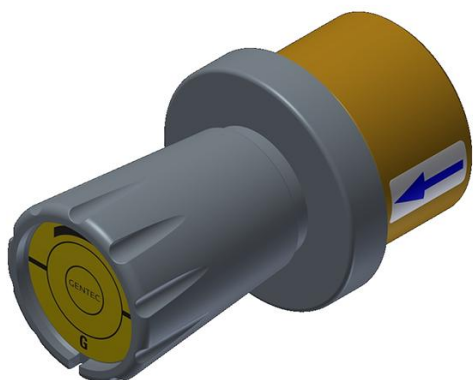

DURALAB-Laboratory Tap

DURA1715

DZR Brass Hob Mounted Laboratory Tap w/ Front Control Valve - Compressed Air

(Nominal Flow :)

Product Features

- Anti-corrosive coating is 300microns thick to protect the product from chemical damage
- Resistant to base chemicals
- Nozzles or aerator option
- Aerated Outlet Available
- Product customisation available
- Recommended for science and education projects

Technical Information

Materials	DZR Brass
Cartridge	
Cartridge Size	
Inlet	15mm
Flow Style	
Working Pressures	50kpa - 500kpa
Recommended Working Pressures	
Working Temperatures	
Finish / Colour	Polyamide 11 white(Alternate colours on request)
Warranty	2 Years (Base Warranty)