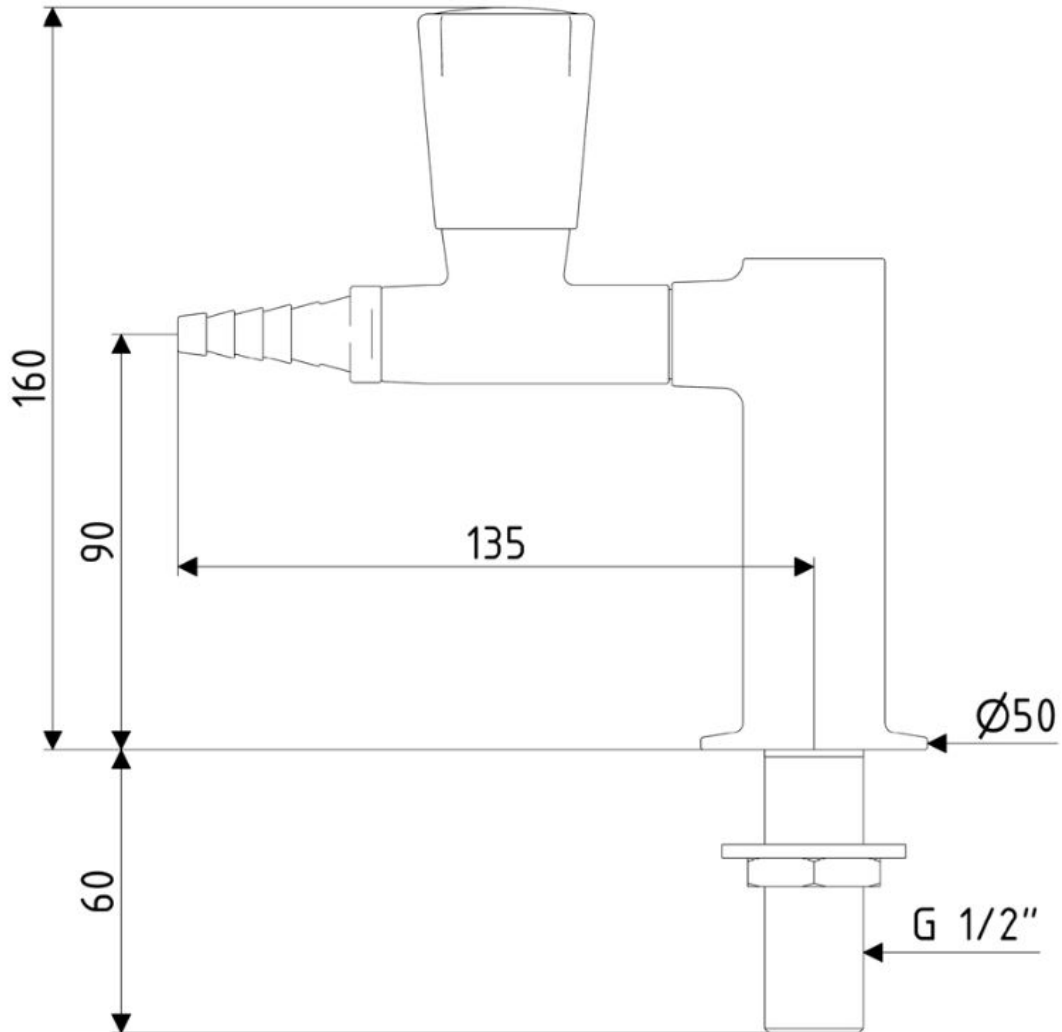

DURALAB-Laboratory Tap

DURA401

DZR Brass Hob Mounted Laboratory Tap w/ Detachable Tube Nozzle -Vacuum

(Nominal Flow :)

Product Features

- Anti-corrosive coating is 300microns thick to protect the product from chemical damage
- Resistant to base chemicals
- Nozzles or aerator option
- Aerated Outlet Available
- Product customisation available
- Recommended for science and education projects

Technical Information

Materials	DZR Brass
Cartridge	
Cartridge Size	
Inlet	15mm
Flow Style	
Working Pressures	50kpa - 500kpa
Recommended Working Pressures	
Working Temperatures	
Finish / Colour	Polyamide 11 white(Alternate colours on request)
Warranty	2 Years (Base Warranty)

Technical Drawings

All measurements are in millimetres and should be used as a guide only.

Disclaimer: Stainless Steel Grades 304 & 316 are manufactured with ZERO* Lead.

A: Unit 6, 20 - 28 Ricketty St, Mascot, NSW 2020
P: +612 9319 4422
F: +612 8088 7635
E: info@gentecaustralia.com.au