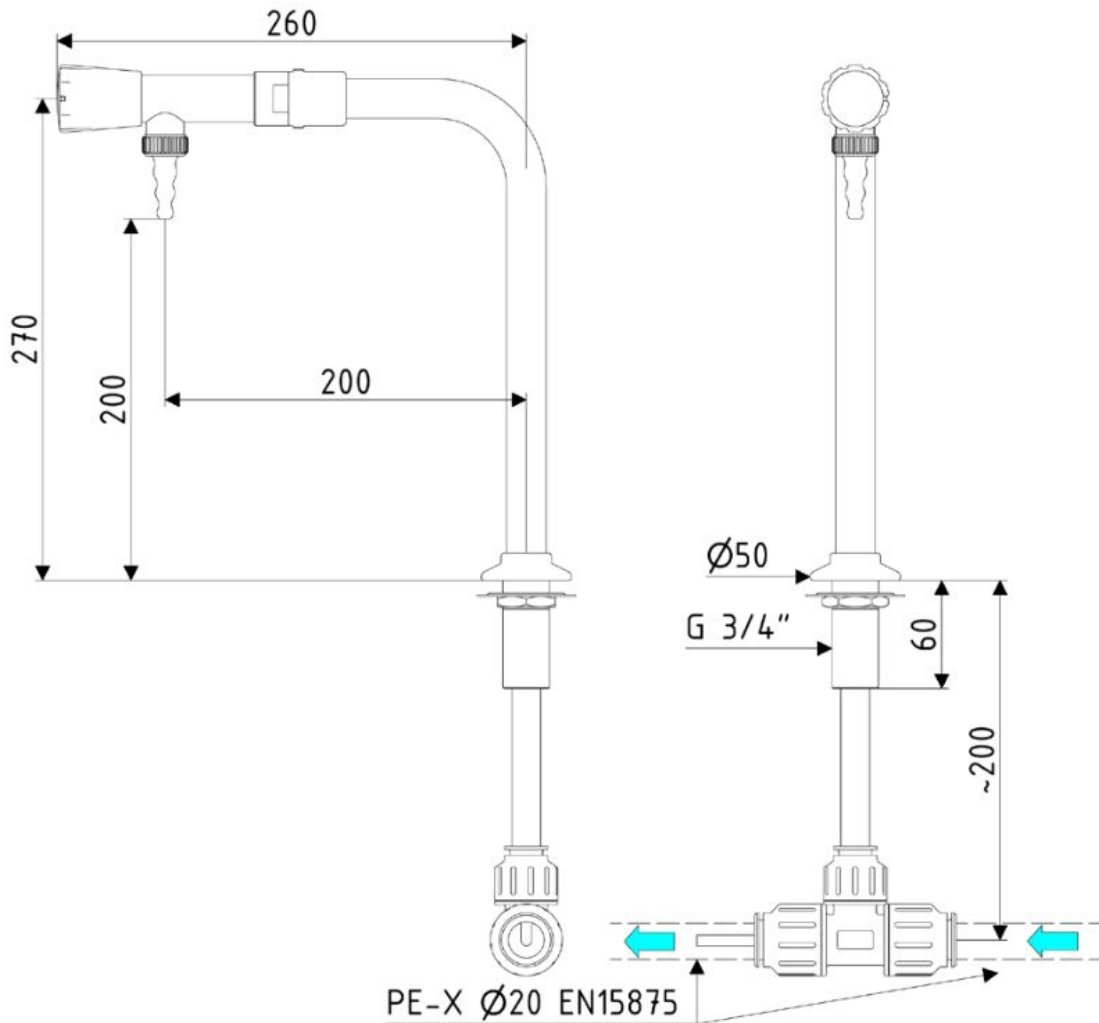

Technical Drawings

All measurements are in millimetres and should be used as a guide only.