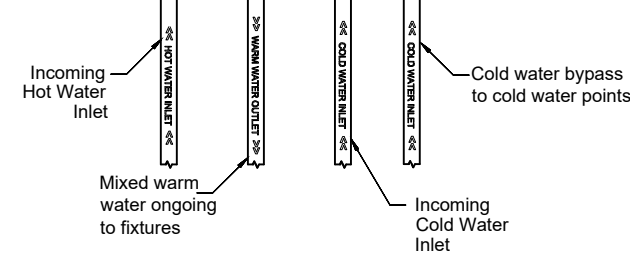

4

All dimensions are in mm unless specified and are to be used as a guide only

 6, 20 -28 Ricketty St Mascot, NSW 2020 www.gentecaustralia.com.au info@gentecaustralia.com.au	PRODUCT CODE AND DESCRIPTION MVS60154 Thermostatic Mixing Valve 4 Hole Enclosure with Recessed Lid NSW Health		
	LAST UPDATE 13/10/22	APPROVED BY	This drawing is property of Gentec Australia Pty Ltd
		PRODUCT RANGE GPURE	A4
		SCALE 1:7	