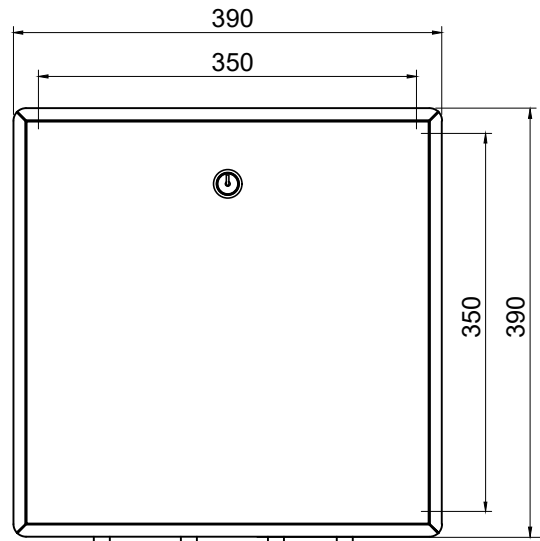

4

All dimensions are in mm unless specified and are to be used as a guide only

 6, 20 -28 Ricketty St Mascot, NSW 2020 www.gentecaustralia.com.au info@gentecaustralia.com.au	PRODUCT CODE AND DESCRIPTION MVS60154 Thermostatic Mixing Valve 4 Hole Enclosure with Recessed Lid NSW Health		
	LAST UPDATE 13/10/22	APPROVED BY	This drawing is property of Gentec Australia Pty Ltd
		PRODUCT RANGE GPURE	A4
		SCALE 1:7	