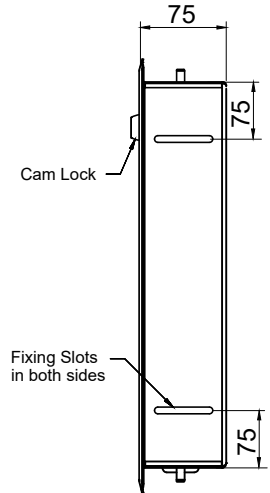

4

All dimensions are in mm unless specified and are to be used as a guide only

 6, 20 -28 Ricketty St Mascot, NSW 2020 www.gentecaustralia.com.au info@gentecaustralia.com.au	PRODUCT CODE AND DESCRIPTION MVS60154 Thermostatic Mixing Valve 4 Hole Enclosure with Recessed Lid NSW Health		
	LAST UPDATE 13/10/22	APPROVED BY	This drawing is property of Gentec Australia Pty Ltd
		PRODUCT RANGE GPURE	A4
		SCALE 1:7	