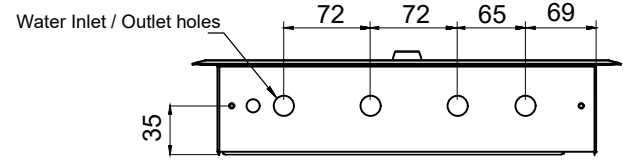

4

All dimensions are in mm unless specified and are to be used as a guide only

 6, 20 -28 Ricketty St Mascot, NSW 2020 www.gentecaustralia.com.au info@gentecaustralia.com.au	PRODUCT CODE AND DESCRIPTION MVS60154 Thermostatic Mixing Valve 4 Hole Enclosure with Recessed Lid NSW Health		
	LAST UPDATE 13/10/22	APPROVED BY	This drawing is property of Gentec Australia Pty Ltd
		PRODUCT RANGE GPURE	A4
		SCALE 1:7	