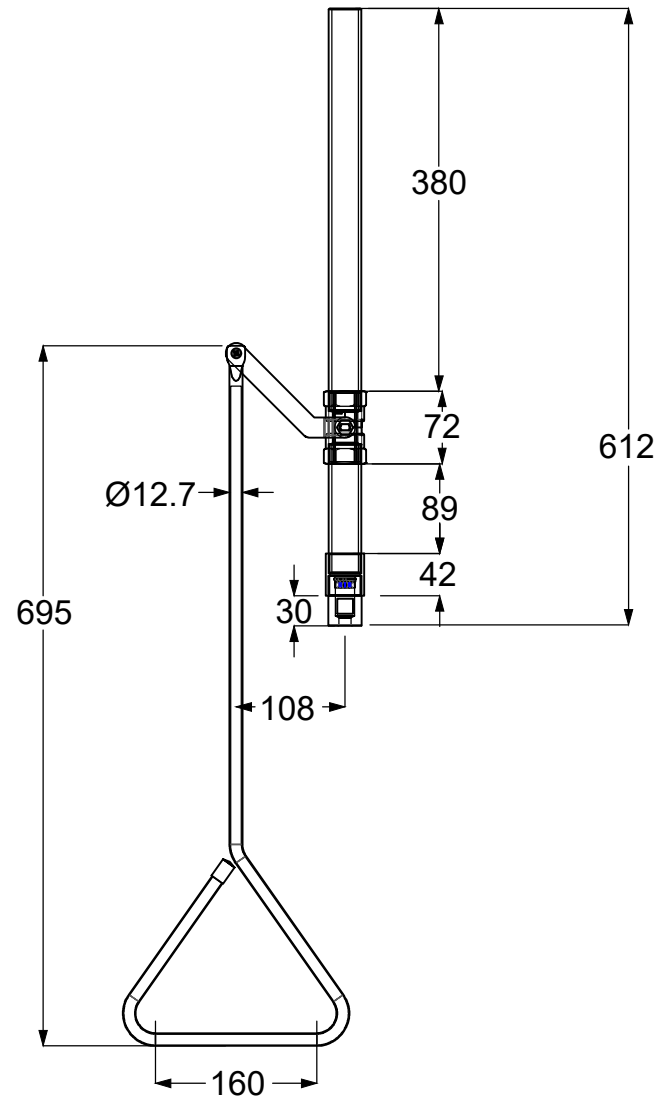

A

B

C

D

E

F

REVISIONS		
REV.	DATE	DESCRIPTION

GENTEC
6, 20 -28 Ricketty St
Mascot, NSW 2020
www.gentecaustralia.com.au
info@gentecaustralia.com.au

LAST UPDATE
7 June 24

APPROVED BY
S.C

PRODUCT CODE AND DESCRIPTION:
ECO2010EXP - Stainless Steel Ceiling Mounted Safety Shower with Cyclonic Showerhead

This drawing is the property of Gentec Australia Pty Ltd

PRODUCT RANGE:
ECOSAFE

MATERIAL: **SS304**
FINISH: **Polished**

SIZE:
A4

SCALE:

Third Angle Projection AS-1100

All dimensions are in mm unless specified and are to be used as a guide only

A

B

C

D

E

F

1

2

3

4