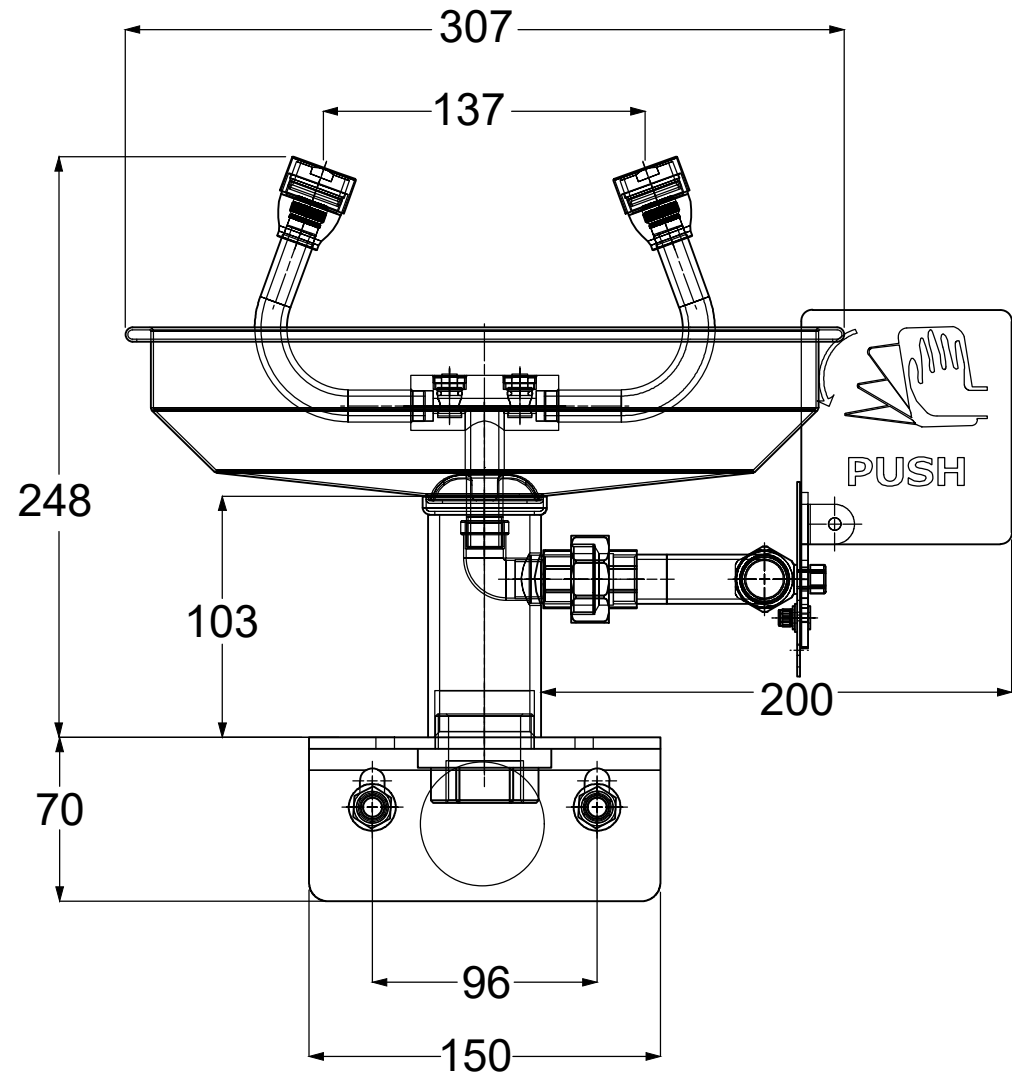

A B C D E F

1

2

3

4

		PRODUCT CODE AND DESCRIPTION: ECO4010EXP - Stainless Steel Wall Mounted Eyewash	
		This drawing is the property of Gentec Australia Pty Ltd	PRODUCT RANGE: ECOSAFE
LAST UPDATE 7 June 24		APPROVED BY S.C	
All dimensions are in mm unless specified and are to be used as a guide only		MATERIAL: SS304 FINISH: Polished	
		SCALE:	