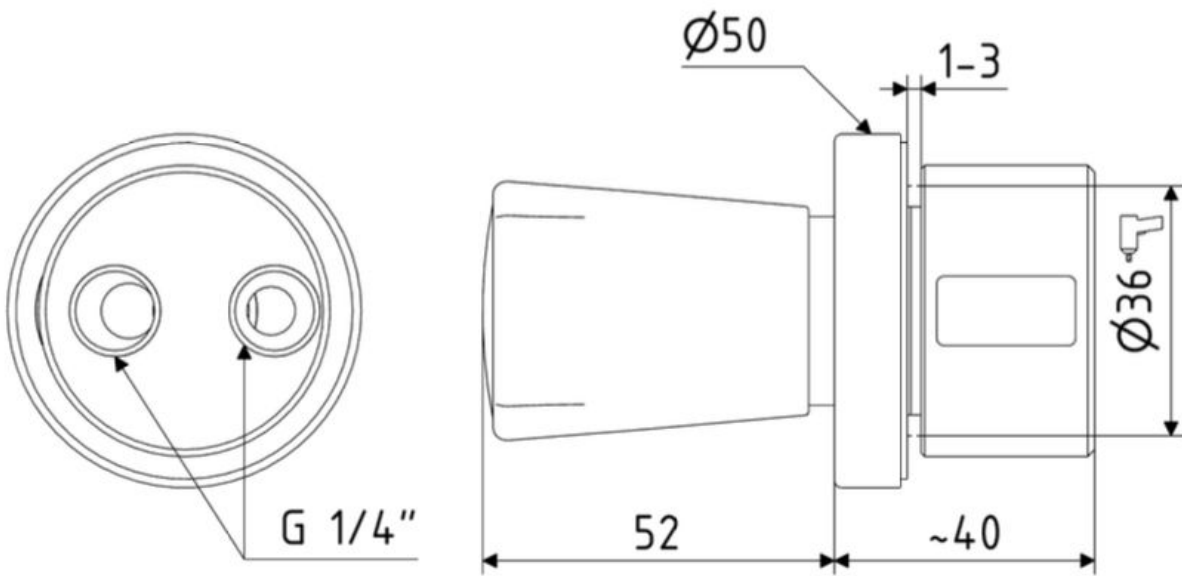

DURALAB-Laboratory Tap

DURA1715

Hob Mounted Laboratory Tap w/ 15mm

(Nominal Flow :)

Product Features

- Anti-corrosive coating is 300microns thick to protect the product from chemical damage
- Resistant to base chemicals
- Nozzles or aerator option
- Aerated Outlet Available
- Product customisation available
- Recommended for science and education projects

Technical Information

Materials	DZR Brass
Cartridge	
Cartridge Size	
Inlet	15mm
Flow Style	
Working Pressures	50kpa - 500kpa
Recommended Working Pressures	
Working Temperatures	
Finish / Colour	Polyamide 11 white (Alternate colours on request)
Warranty	2 Years (Base Warranty)

Technical Drawings

All measurements are in millimetres and should be used as a guide only.

Disclaimer: Stainless Steel Grades 304 & 316 are manufactured with ZERO* Lead.

A: Unit 6, 20 - 28 Ricketty St, Mascot, NSW 2020
P: +612 9319 4422
F: +612 8088 7635
E: info@gentecaustralia.com.au