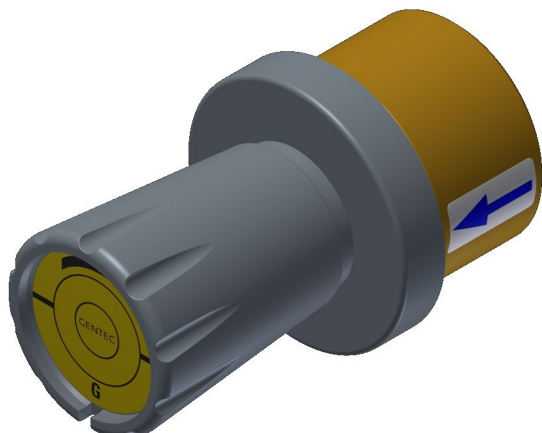

DURALAB-Laboratory Tap

DURA1715

Hob Mounted Laboratory Tap w/ 15mm

(Nominal Flow :)

Product Features

- Anti-corrosive coating is 300microns thick to protect the product from chemical damage
- Resistant to base chemicals
- Nozzles or aerator option
- Aerated Outlet Available
- Product customisation available
- Recommended for science and education projects

Technical Information

Materials	DZR Brass
Cartridge	
Cartridge Size	
Inlet	15mm
Flow Style	
Working Pressures	50kpa - 500kpa
Recommended Working Pressures	
Working Temperatures	
Finish / Colour	Polyamide 11 white (Alternate colours on request)
Warranty	2 Years (Base Warranty)