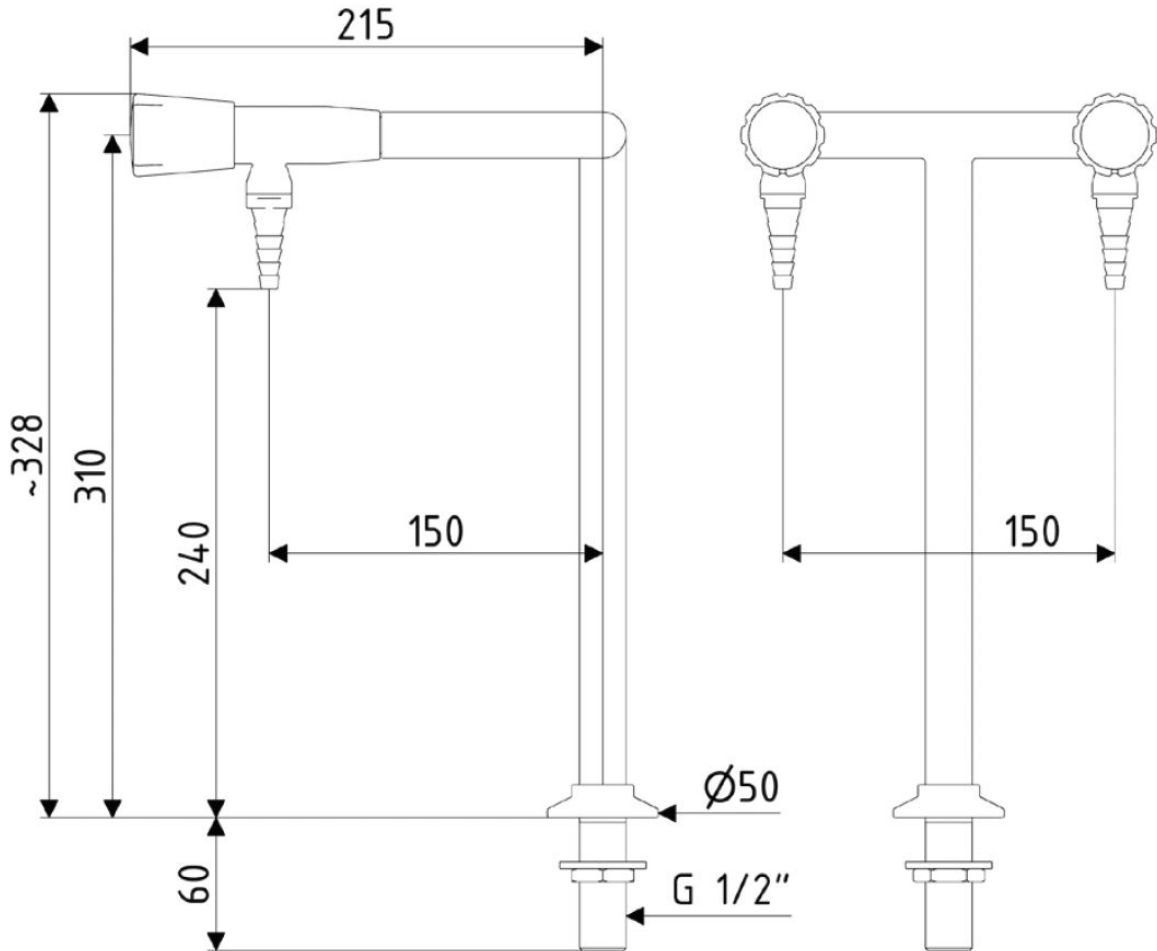

Technical Drawings

All measurements are in millimetres and should be used as a guide only.