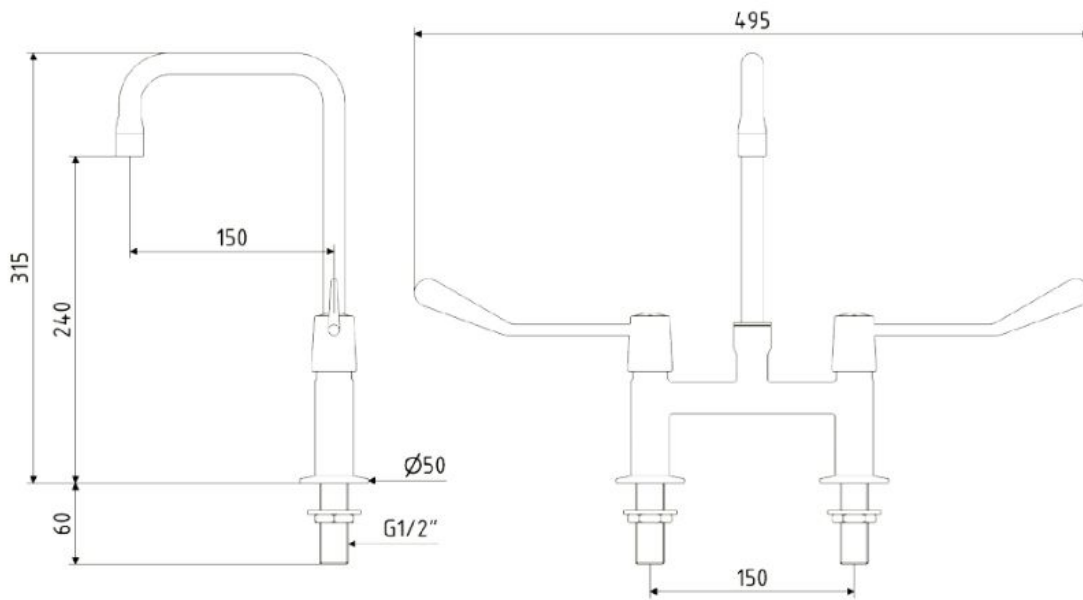

Technical Drawings

All measurements are in millimetres and should be used as a guide only.

Disclaimer: Stainless Steel Grades 304 & 316 are manufactured with ZERO* Lead.

A: Unit 6, 20 - 28 Ricketty St, Mascot, NSW 2020
P: +612 9319 4422
F: +612 8088 7635
E: info@gentecaustralia.com.au