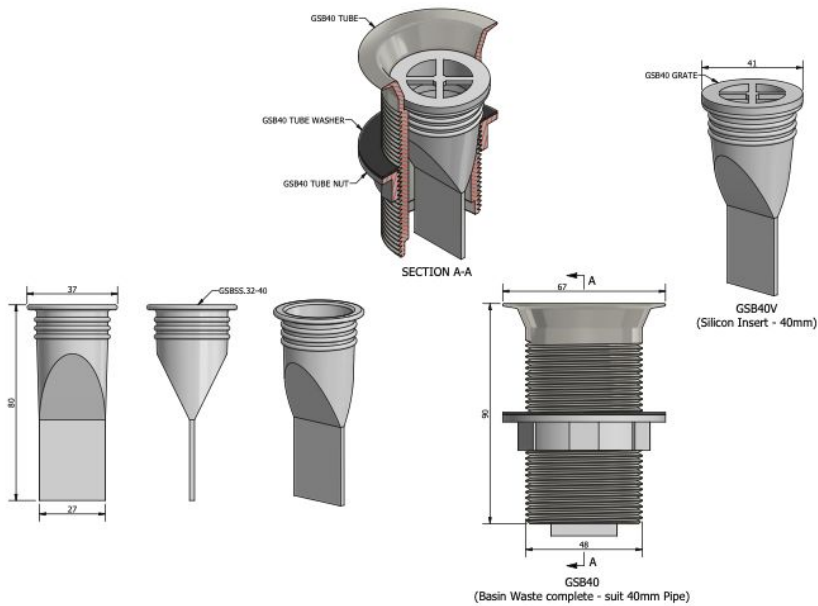

Technical Drawings

All measurements are in millimetres and should be used as a guide only.