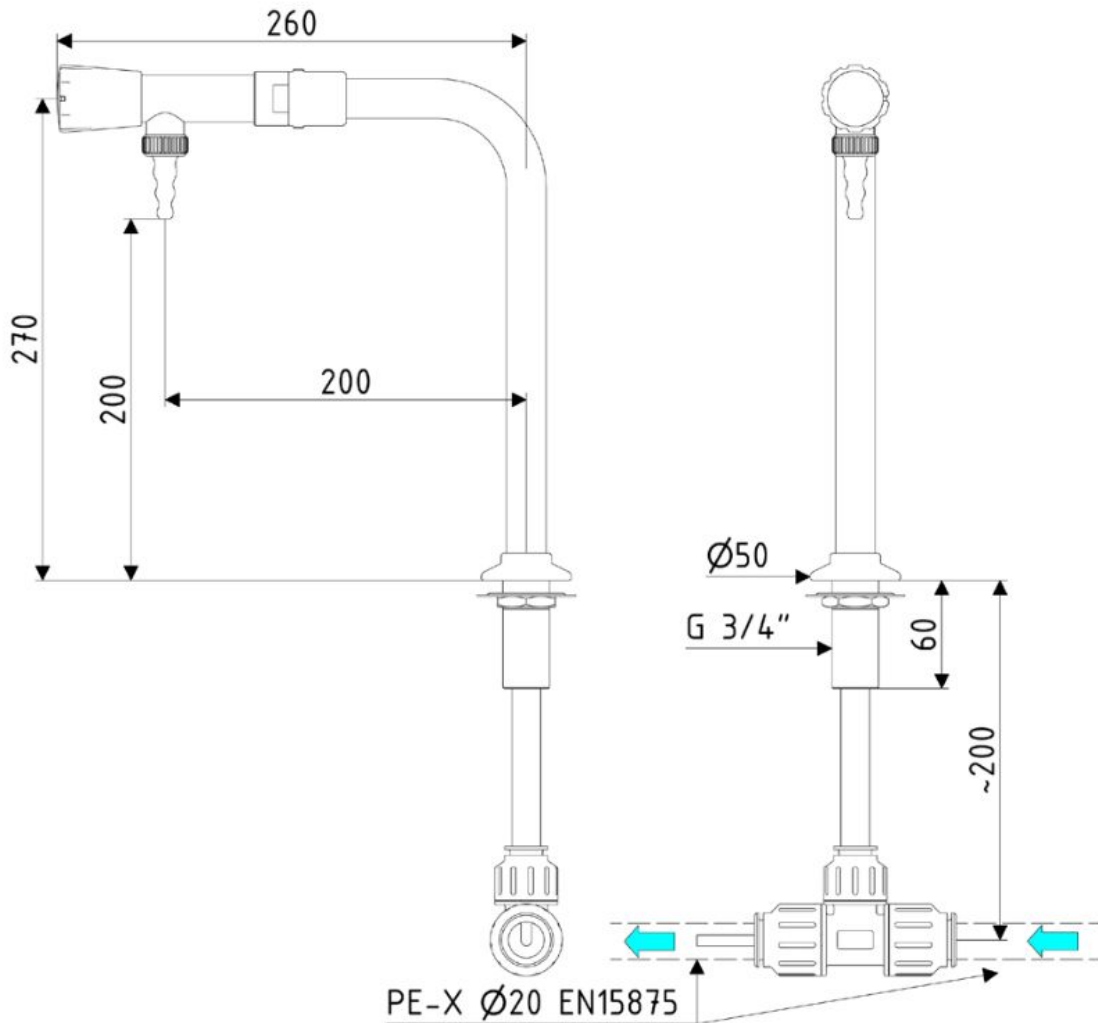

Technical Drawings

All measurements are in millimetres and should be used as a guide only.