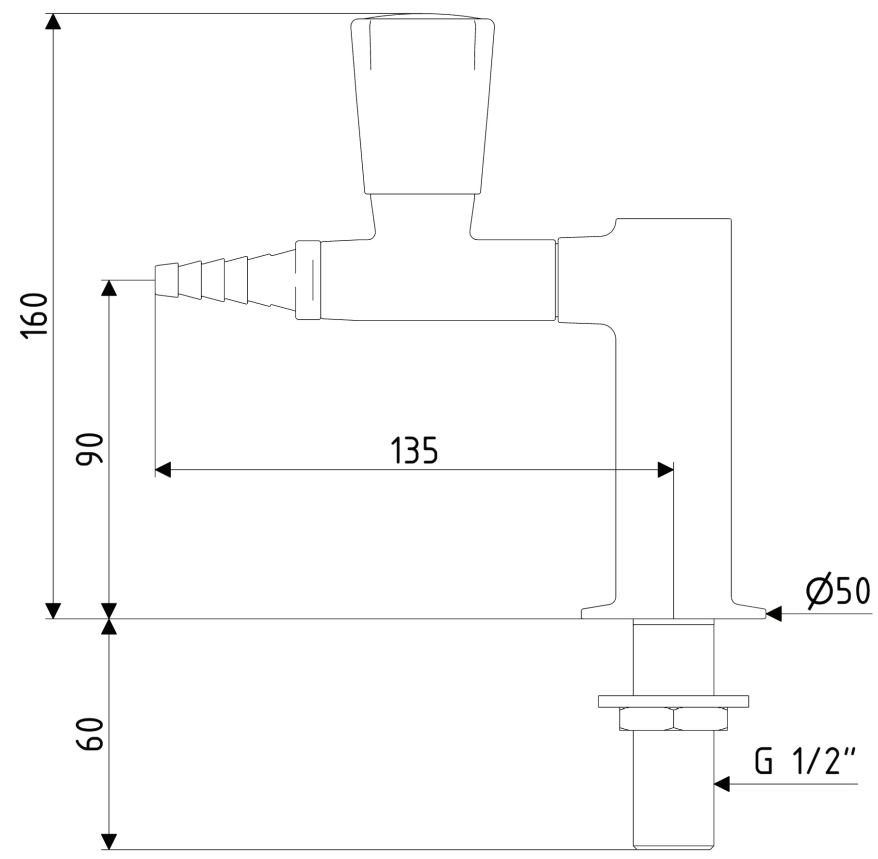

2

2

3

3

4

4

All dimensions are in mm unless specified.

6, 20 -28 Ricketty St Mascot, NSW 2020 • www.gentecaustralia.com.au • info@gentecaustralia.com.au

PRODUCT CODE AND DESCRIPTION
DURA401
 Hob Mounted Laboratory Tap with Detachable Tube Nozzle - Vacuum.

LAST UPDATE 09/03/20	APPROVED BY Steven Penson	This drawing is property of Gentec Australia Pty Ltd	PRODUCT RANGE Duralab	A4
		MAR-LD-DURA01-MB-090320	SCALE 1 : 2	