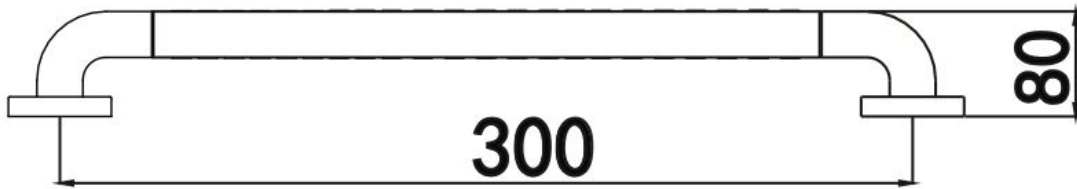

# Technical Drawings

All measurements are in millimetres and should be used as a guide only.

Disclaimer: Stainless Steel Grades 304 & 316 are manufactured with ZERO\* Lead.

A: Unit 6, 20 - 28 Ricketty St, Mascot, NSW 2020  
P: +612 9319 4422  
F: +612 8088 7635  
E: [info@gentecaustralia.com.au](mailto:info@gentecaustralia.com.au)